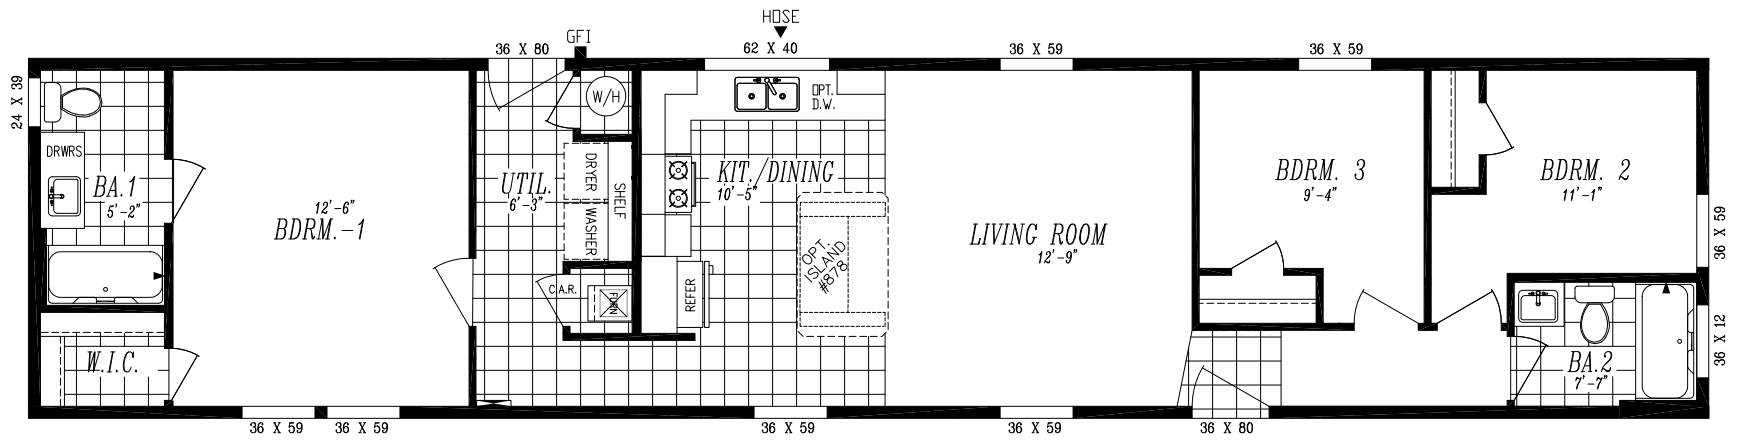

COLUMBIA RIVER COLLECTION

"2010"

15'-0" x 70'-0"

APPROX. 1,050 SQ. FT.

OPT. 48 X 72 SHOWER