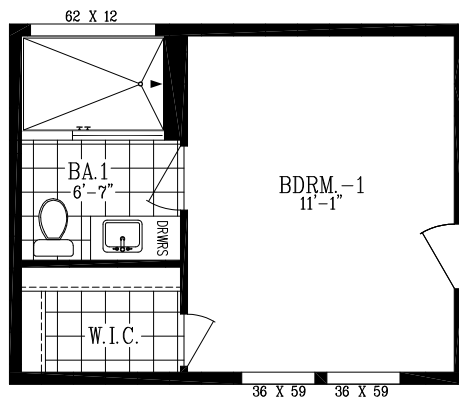

COLUMBIA RIVER COLLECTION

"2010"

15'-0" x 70'-0"

APPROX. 1,050 SQ. FT.

OPT. 48 X 72 SHOWER