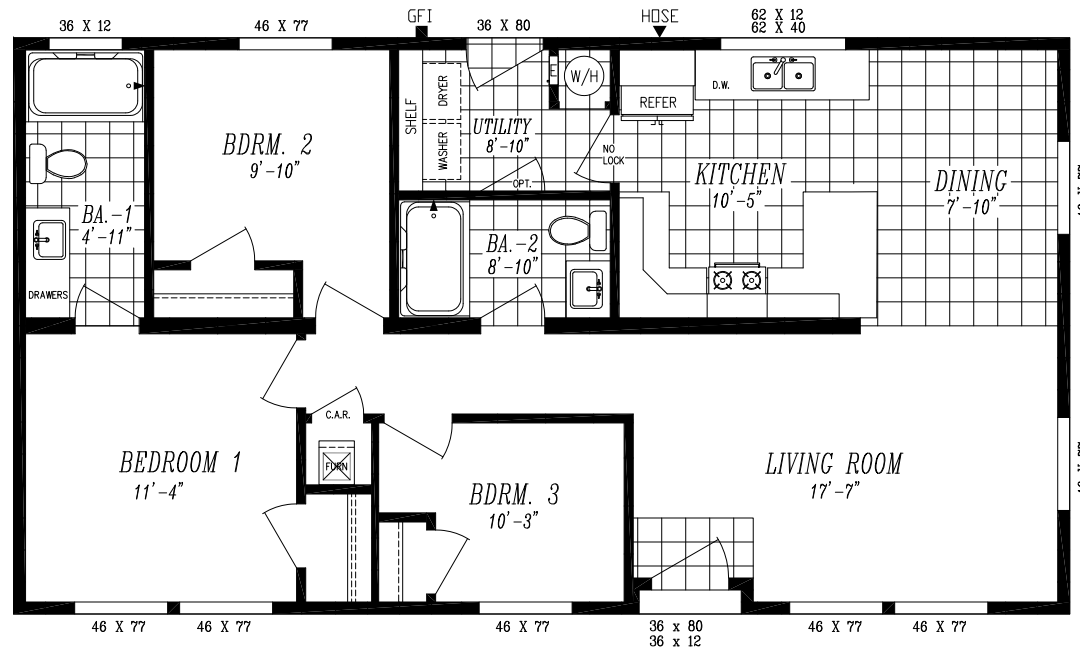

SUMMIT SERIES

SUM2444A

24'-0" x 44'-0"

APPROX. 1,056 SQ. FT.

OPT. 8'-0" PORCH