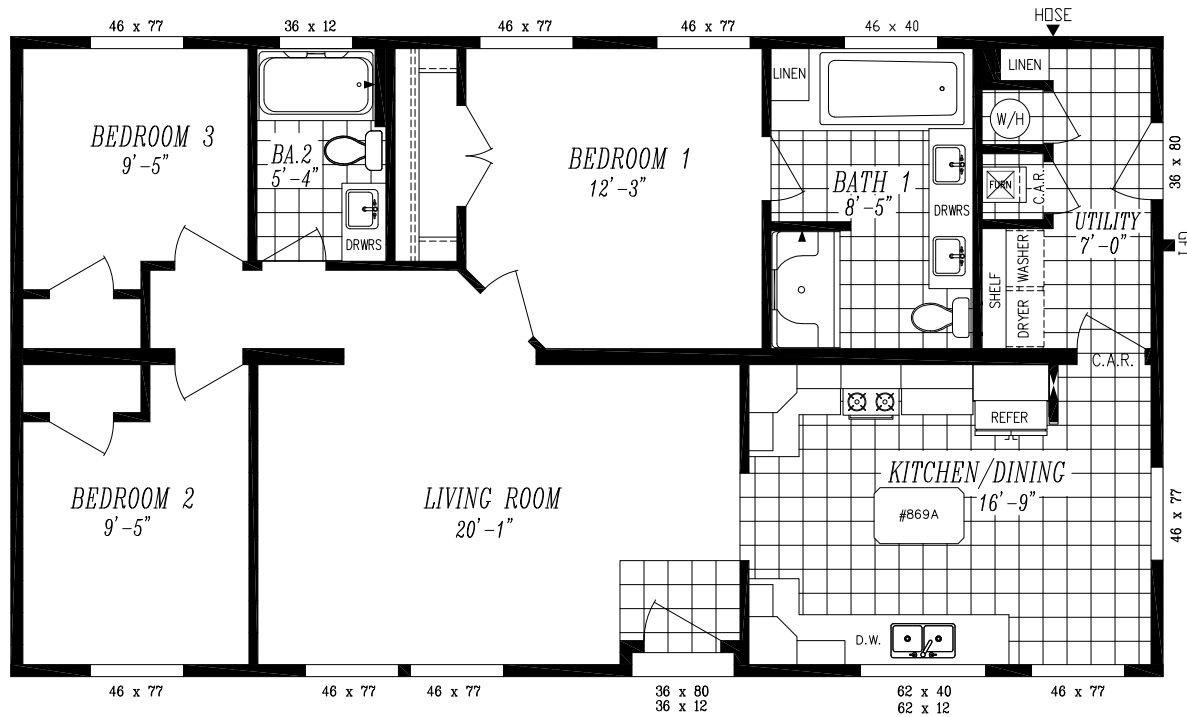

SUMMIT SERIES

SUM2848A

26'-8" x 48'-0"

APPROX. 1,280 SQ. FT.

OPT. 48 x 72 SHOWER
W/ LINEN CABINET

OPT. 8'-0" PORCH