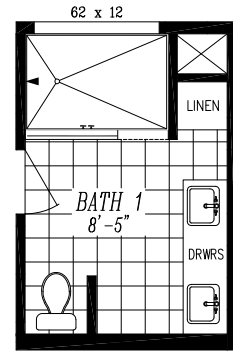

SUMMIT SERIES

SUM2848A

26'-8" x 48'-0"

APPROX. 1,280 SQ. FT.

OPT. 48 x 72 SHOWER
W/ LINEN CABINET

OPT. 8'-0" PORCH