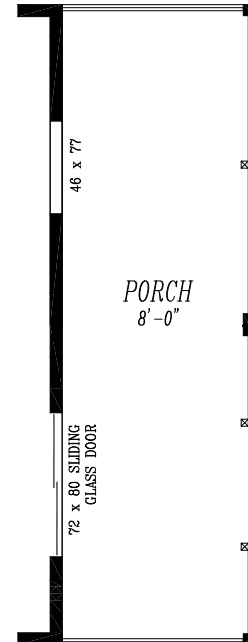

SUMMIT SERIES

SUM2848A

26'-8" x 48'-0"

APPROX. 1,280 SQ. FT.

OPT. 48 x 72 SHOWER
W/ LINEN CABINET

OPT. 8'-0" PORCH