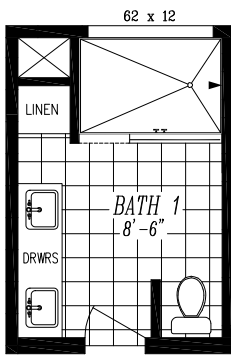

# SUMMIT SERIES

SUM2856A

26'-8" x 56'-0"

APPROX. 1,493 SQ. FT.

OPT. 48 x 72 SHOWER  
W/ LINEN CABINET