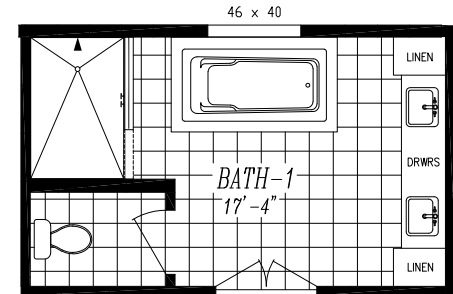

SUMMIT SERIES

SUM3070B

30'-0" x 70'-0"

APPROX. 1944 SQ. FT.

48 X 72 SHOWER