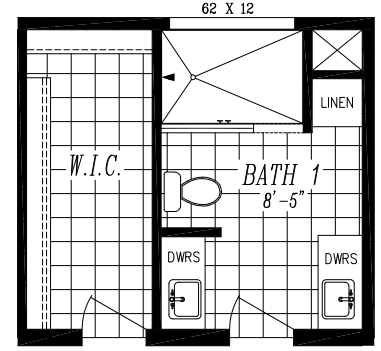

SUMMIT SERIES

"SUM4064A"

40'-0" x 64'-0" APPROX. 2,482 SQ. FT.

OPT. 48x72
SHOWER W/ LINEN CAB.

OPT. UTILITY