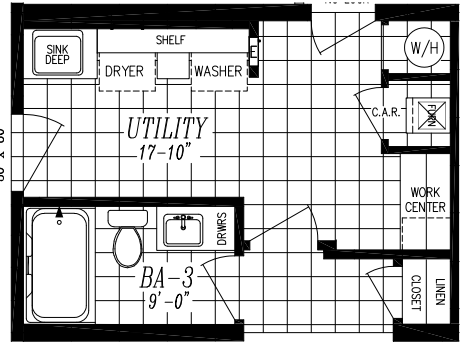

SUMMIT SERIES

"SUM4064A"

40'-0" x 64'-0" APPROX. 2,482 SQ. FT.

OPT. 48x72
SHOWER W/ LINEN CAB.

OPT. UTILITY