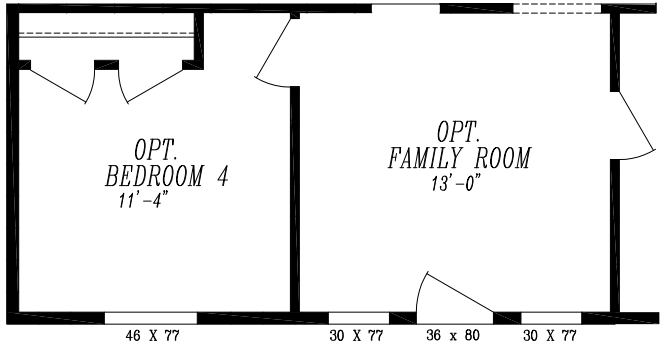

SUMMIT SERIES

"SUM4064A"

40'-0" x 64'-0" APPROX. 2,482 SQ. FT.

OPT. 48x72
SHOWER W/ LINEN CAB.

OPT. UTILITY