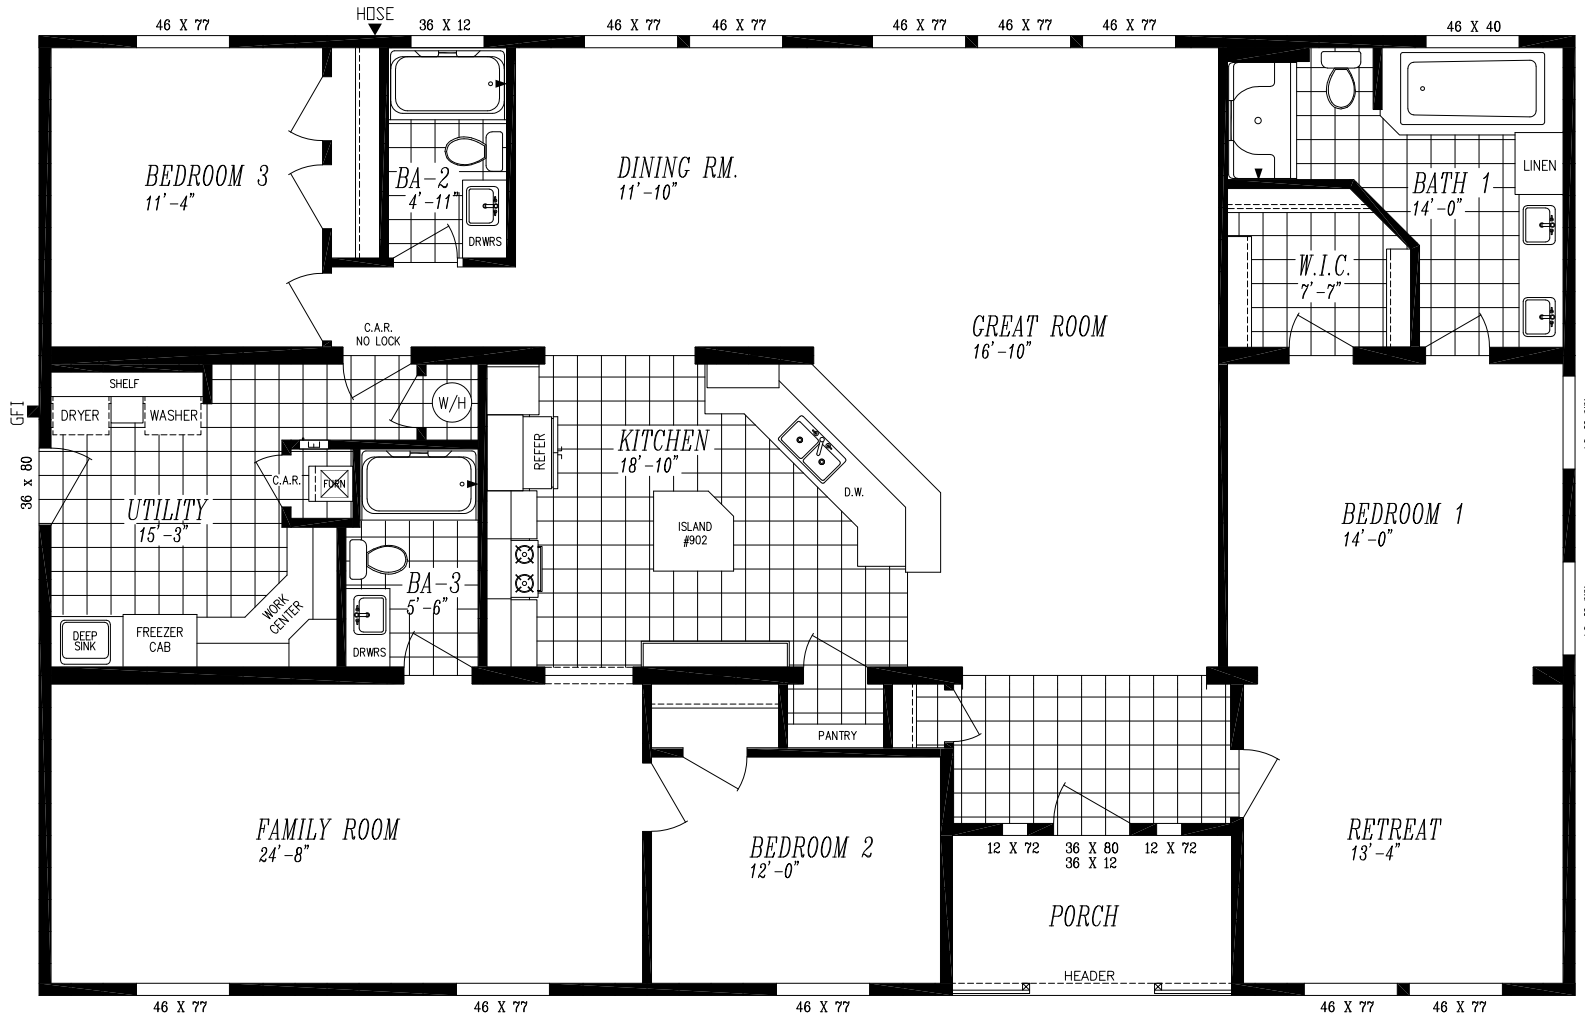

SUMMIT SERIES

"SUM4064A"

40'-0" x 64'-0" APPROX. 2,482 SQ. FT.

OPT. 48x72
SHOWER W/ LINEN CAB.

OPT. UTILITY