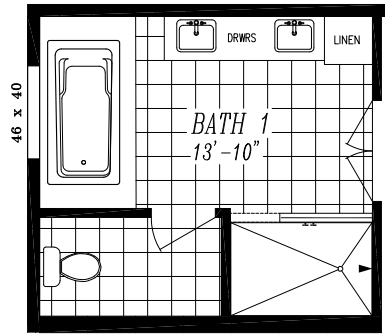

SUMMIT SERIES

"SUM4070A"

40'-0" x 70'-0"

APPROX. 2,795 SQ. FT.

OPT. 48 x 72 SHOWER

OPTIONAL HALF BATH