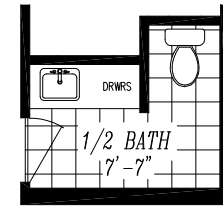

SUMMIT SERIES

"SUM4070A"

40'-0" x 70'-0"

APPROX. 2,795 SQ. FT.

OPT. 48 x 72 SHOWER

OPTIONAL HALF BATH