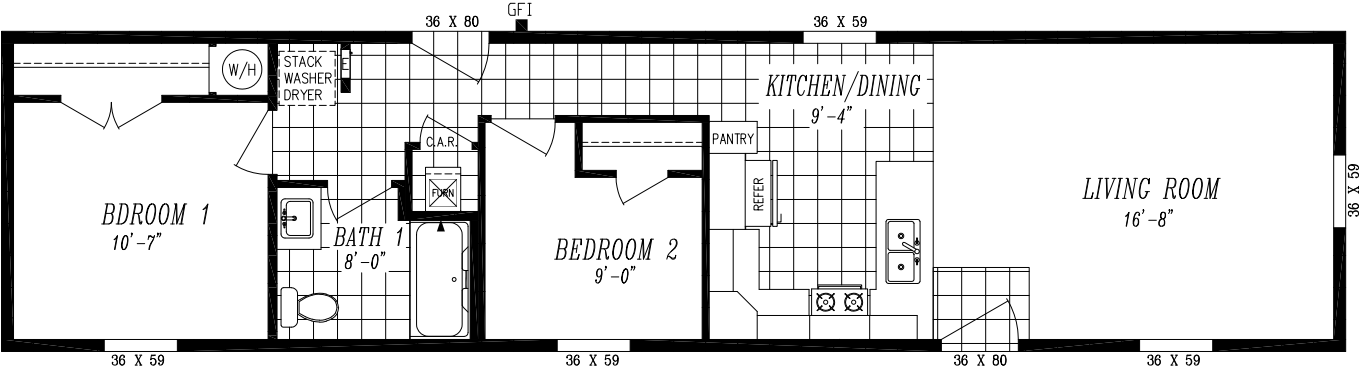

CANYON VIEW

CYN1456A

13'-4" x 56'-0"
APPROX 747 SQ. FT.

OPT. 6'-0" PORCH