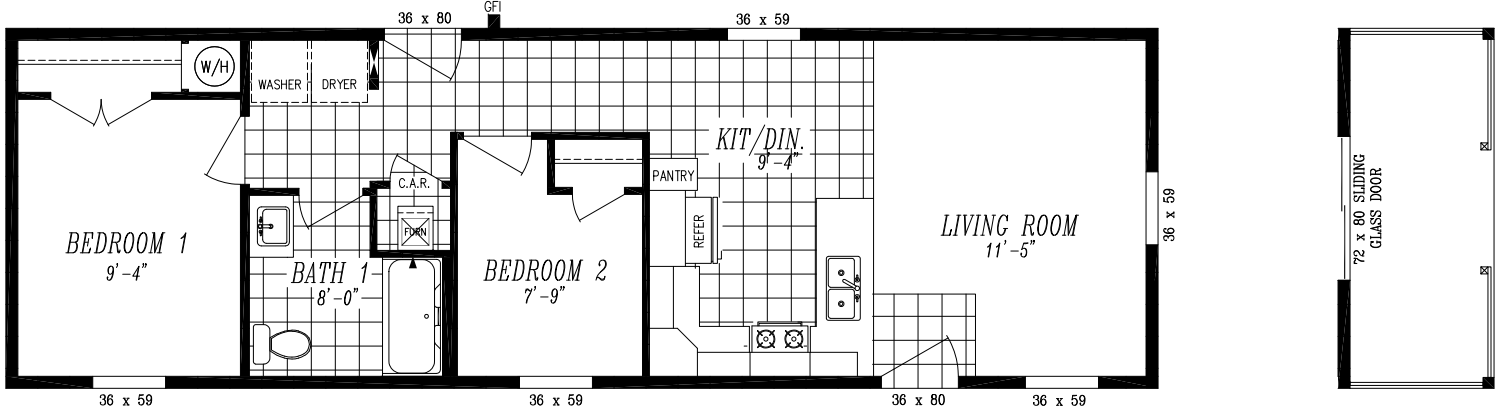

CANYON VIEW

CYN1548A

15'-0" x 48'-0"

APPROX. 720 SQ. FT.

OPT. 6'-0" PORCH