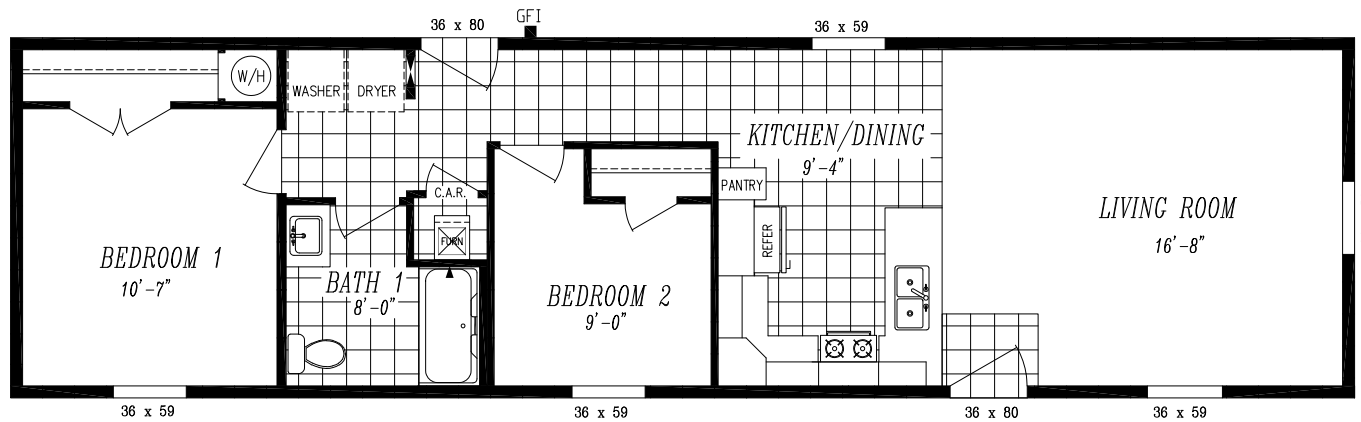

CANYON VIEW

CYN1556A

15'-0" x 56'-0"

APPROX 840 SQ. FT.

OPT. 6'-0" PORCH