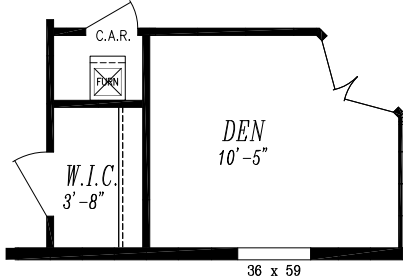

CANYON VIEW

CYN2848C

26'-8" x 48'-0"

APPROX. 1,280 SQ. FT.

OPT. PORCH

OPT. DEN