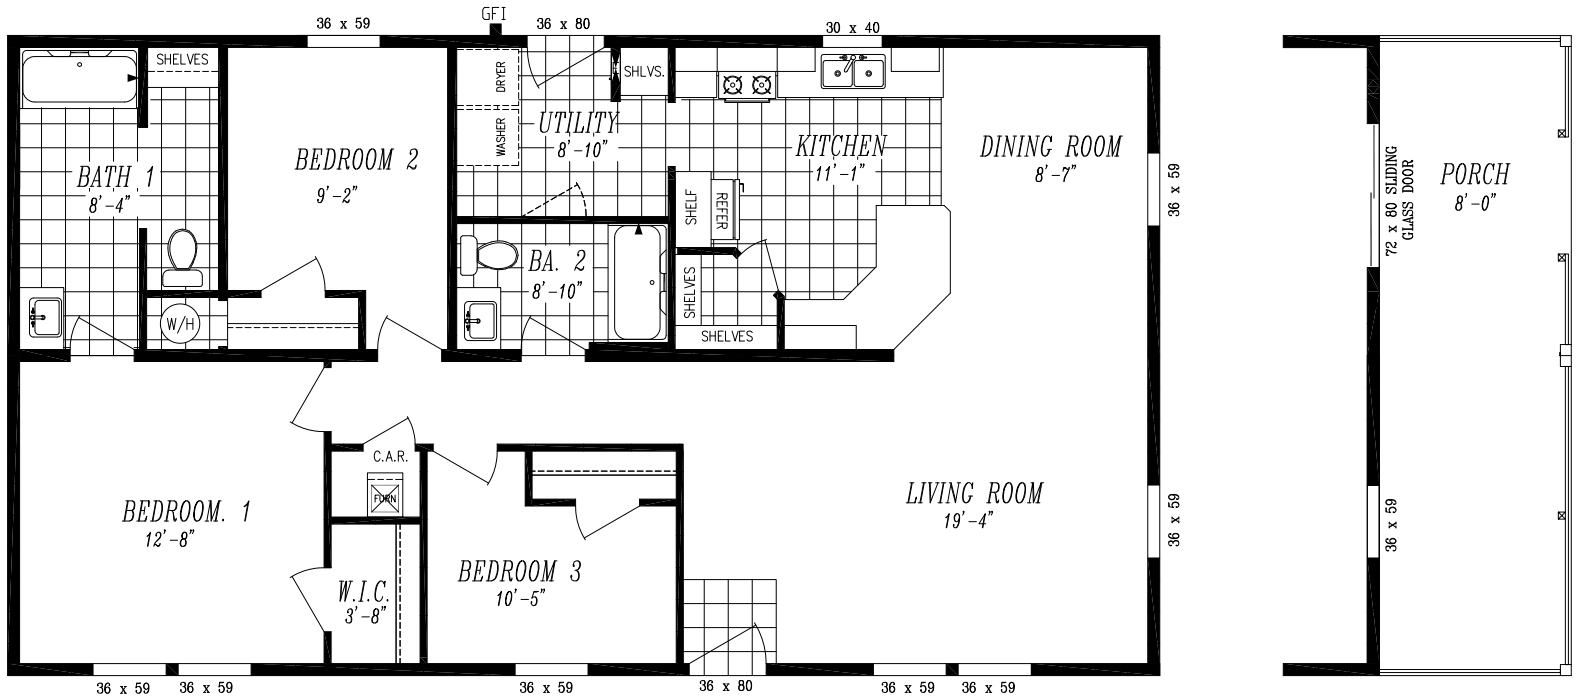

CANYON VIEW

CYN2848C

26'-8" x 48'-0"

APPROX. 1,280 SQ. FT.

OPT. PORCH

OPT. DEN