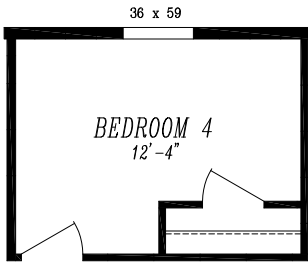

OPTIONAL 4TH BEDROOM

CANYON VIEW
CYN2856B
26'-8" x 56'-0"
APPROX. 1,493 SQ. FT.