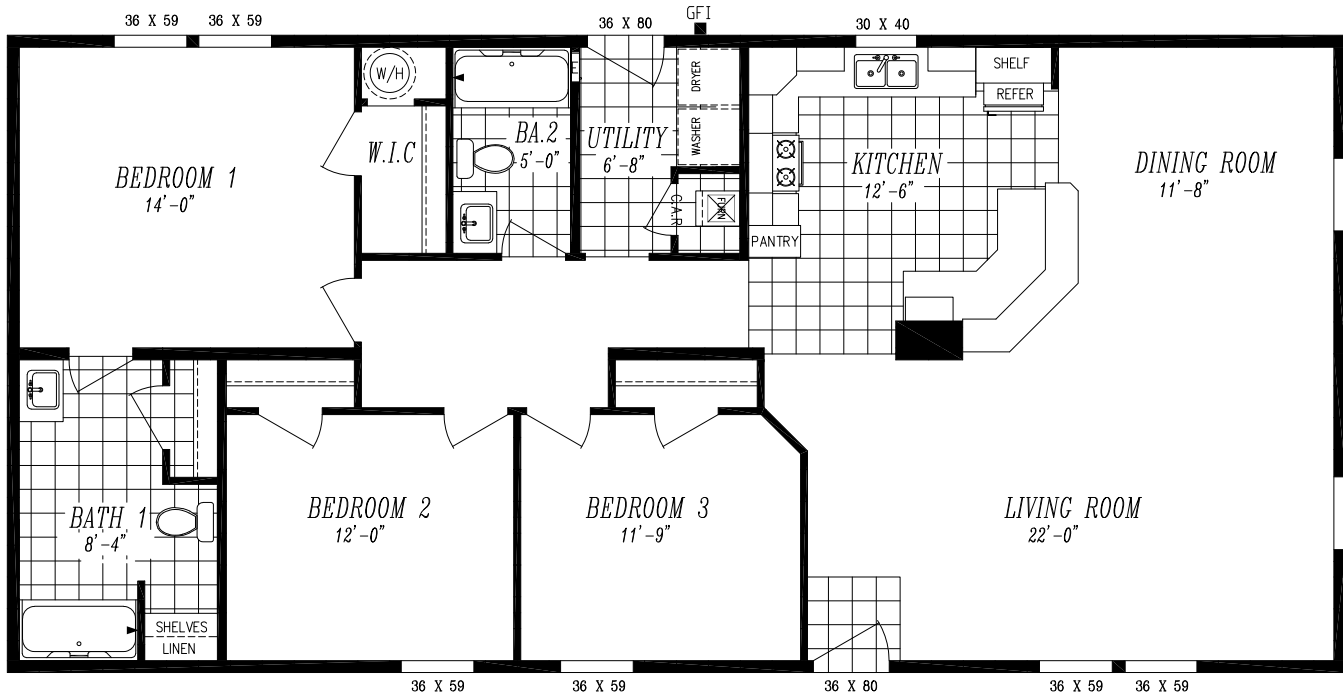

# CANYON VIEW

CYN2856C  
 26'-8" x 56'-0"  
 APPROX. 1,493 SQ. FT.

OPT. PORCH

OPT. DEN