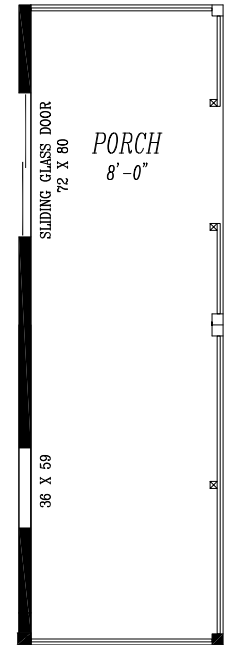

# CANYON VIEW

CYN2856C  
 26'-8" x 56'-0"  
 APPROX. 1,493 SQ. FT.

OPT. PORCH

OPT. DEN