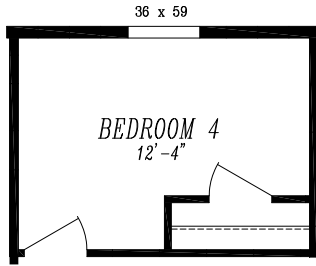

OPTIONAL 4TH BEDROOM

CANYON VIEW
CYN2860A
26'-8" x 60'-0"
APPROX. 1,600 SQ. FT.