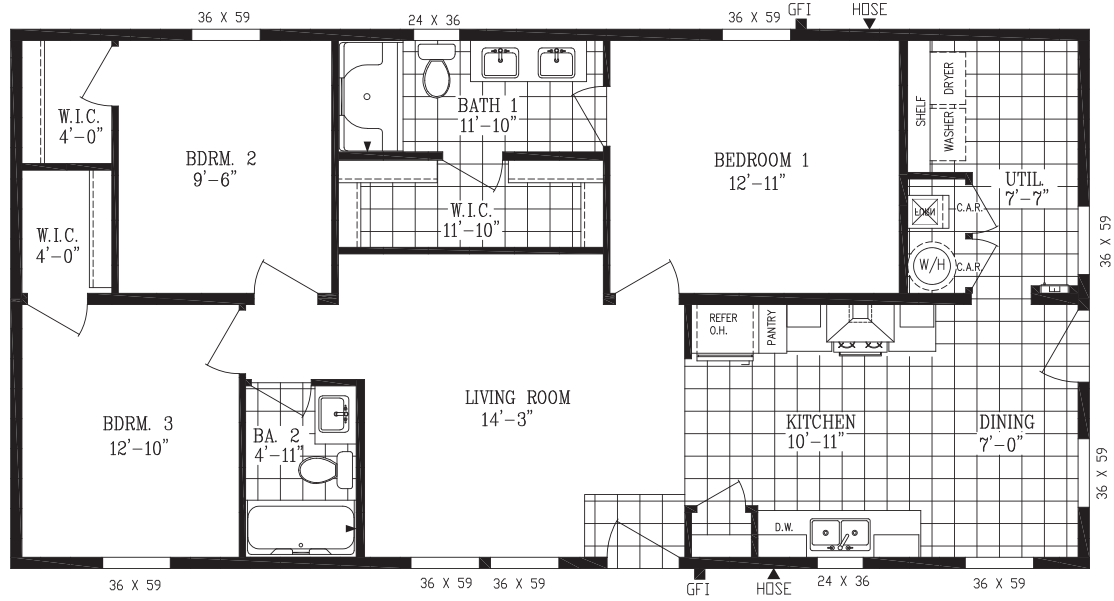

Tempo

Here Comes The Sun

24' x 48' | 1152 sq. ft. | 3 Bed 2 Bath

Beautiful Morning | 26'8" x 44' | 1173 sq. ft. | 3 Bed 2 Bath