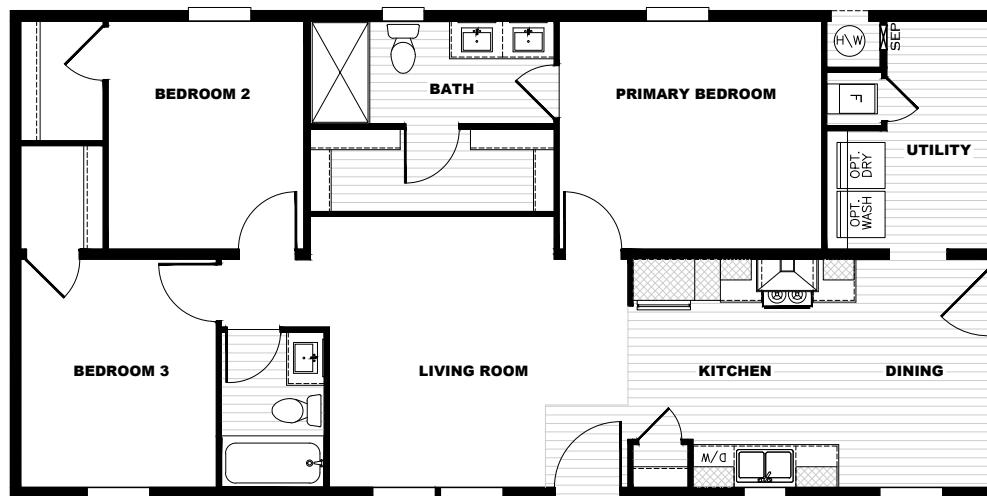

## Here Comes the Sun

55TMP24483AH22 | 1,152 SQ FT | 3 Bedrooms | 2 Baths

- Full Drywall Throughout
- Hardwood Cabinets
- Frigidaire® Stainless Steel Appliance Package
- Craftsman Style Front Door
- Ecobee® Smart Thermostat
- Carrier® Furnace