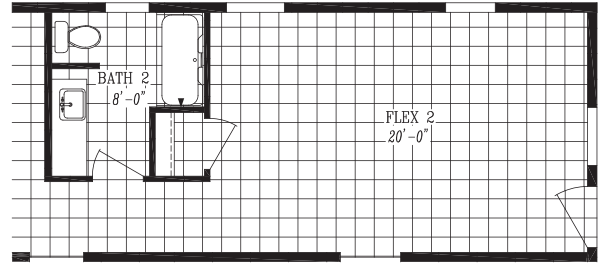

Tempo

Hey Jude

26'8" x 72' | 1920 sq. ft. | 5 Bed 2 Bath

OPT. EXTENDED FLEX ROOM.