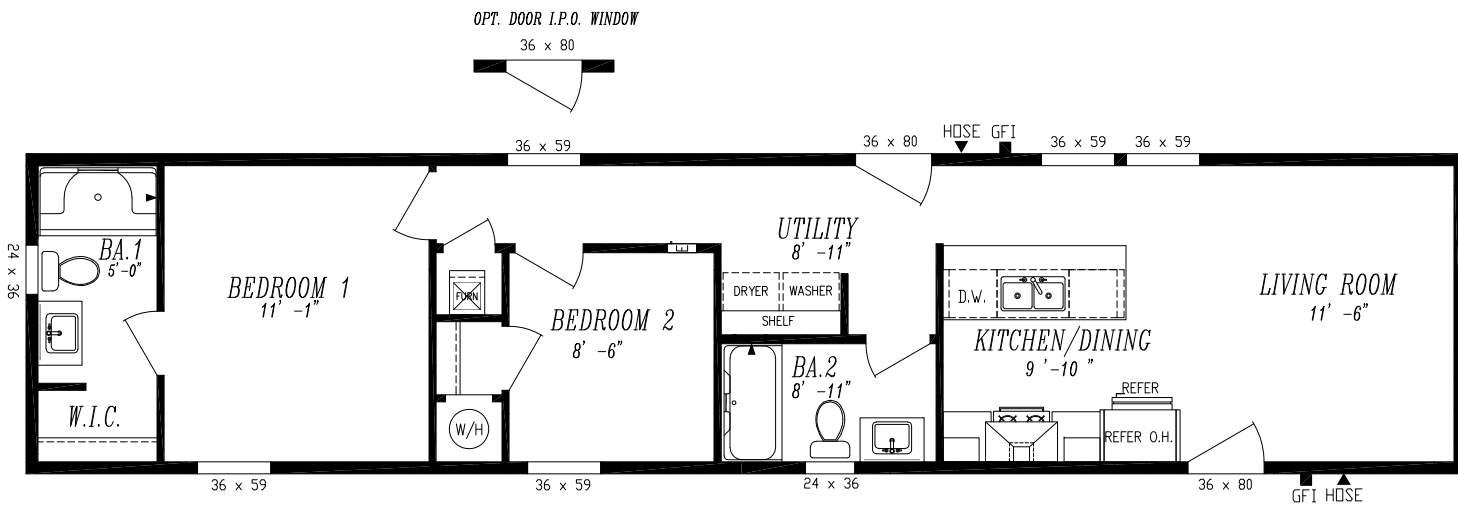

TEMPO
 ”RESPECT”
 55TMP1462AH
 15'-0" x 60'-0"
 APPROX. 1,140 SQ. FT.

36 x 59
 OPT. WINDOW I.P.O. DOOR