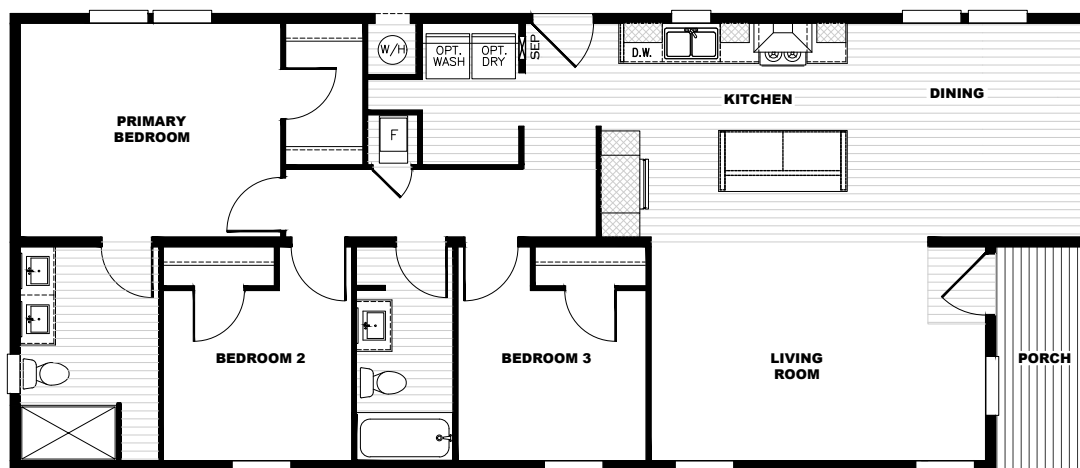

## Whole Lotta Love

55TMP24563AH22 | 1,272 SQ FT | 3 Bedrooms | 2 Baths

- Full Drywall Throughout
- Hardwood Cabinets
- Frigidaire® Stainless Steel Appliance Package
- Craftsman Style Front Door
- Ecobee® Smart Thermostat
- Carrier® Furnace