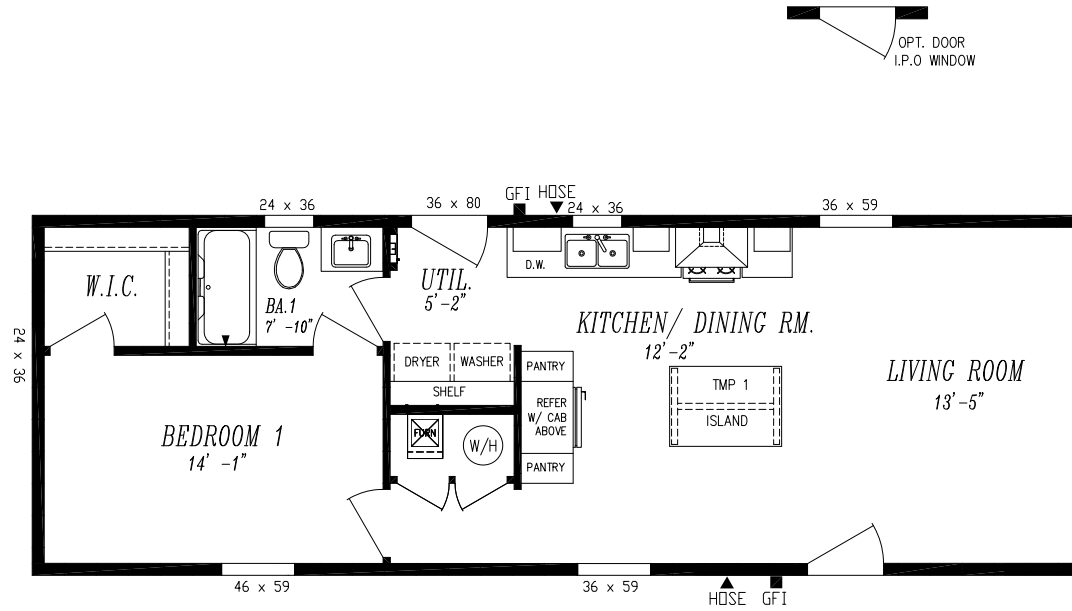

# TEMPO YESTERDAY

55TMP16441AH  
15'-0" x 44'-0"  
APPROX. 660 SQ. FT.

36 x 59  
OPT. WINDOW  
I.P.O DOOR