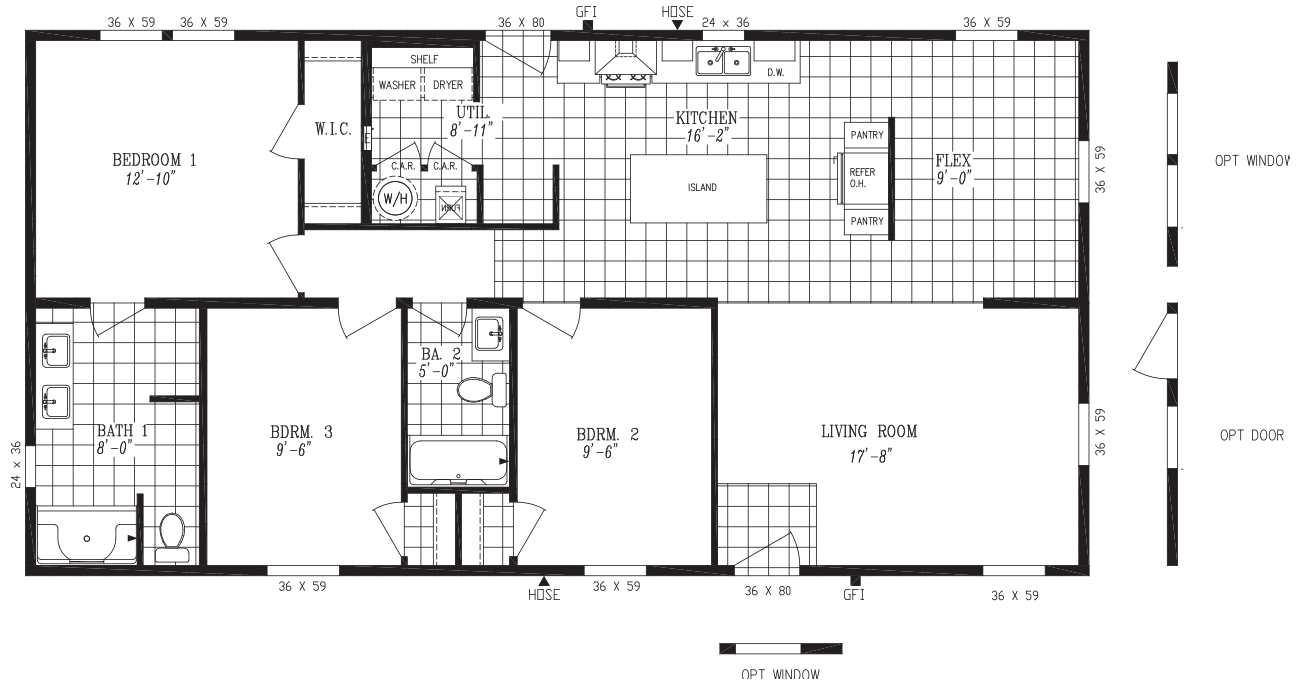

## Free Bird

26'8" x 52' | 1387 sq. ft. | 3 Bed 2 Bath

## Stayin Alive | 26'8" x 56' / 50" | 1413 sq. ft. | 3 Bed 2 Bath