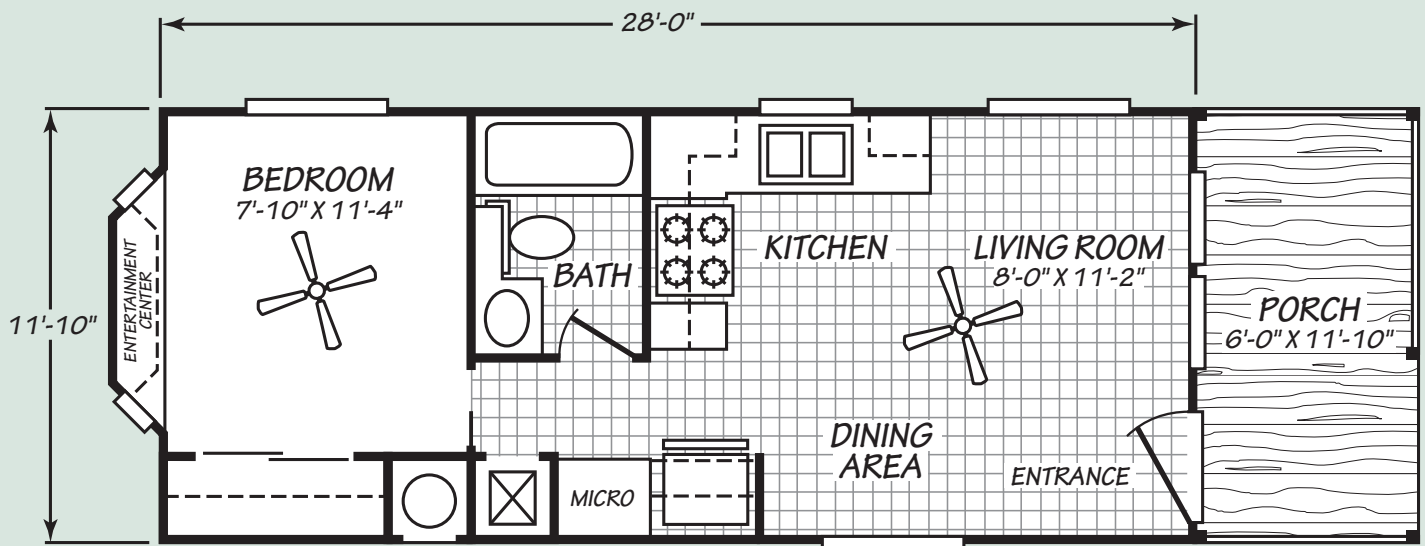

# Forest Park

Model 12281W

1 Bedroom • 1 Bath • 340 Square Feet

Important: Because we continually update and modify our products, it is important for you to know that our brochures and literature are for illustrative purposes only. **ILLUSTRATIONS MAY SHOW OPTIONAL FEATURES.** All information contained herein may vary from the actual home we build. Dimensions are nominal length and width measurements are from exterior wall to exterior wall. We reserve the right to make changes at any time, without notice or obligation, in prices, colors, materials, specifications, features and models. Please check with your retailer for specific information about the home you select.