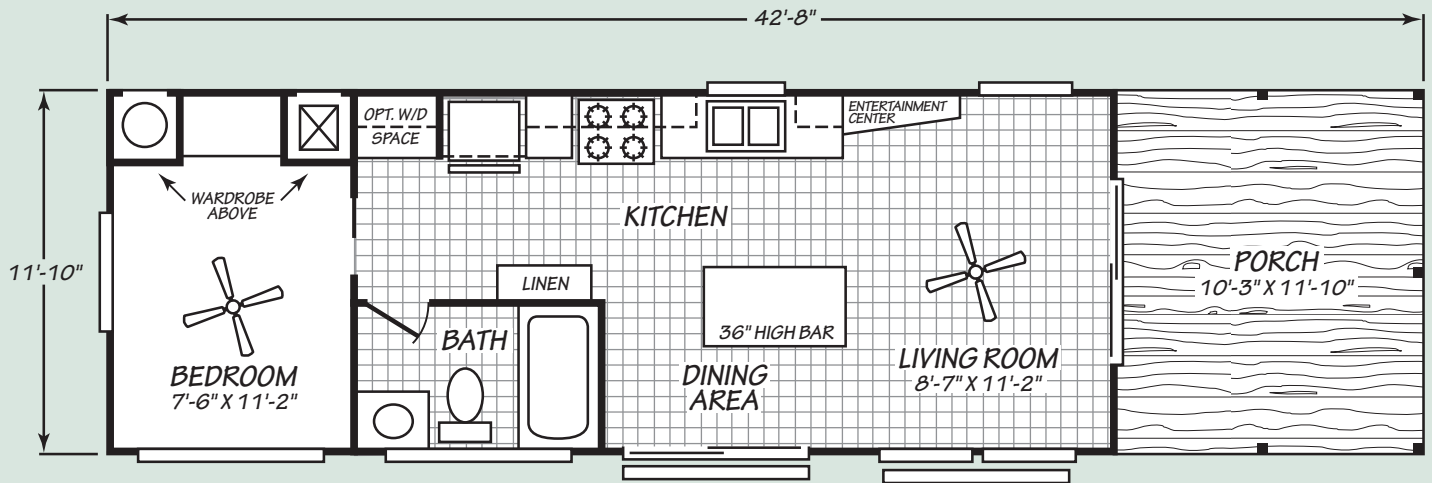

Forest Park

Model 12321S

1 Bedroom • 1 Bath • 383 Square Feet

Important: Because we continually update and modify our products, it is important for you to know that our brochures and literature are for illustrative purposes only. **ILLUSTRATIONS MAY SHOW OPTIONAL FEATURES.** All information contained herein may vary from the actual home we build. Dimensions are nominal length and width measurements are from exterior wall to exterior wall. We reserve the right to make changes at any time, without notice or obligation, in prices, colors, materials, specifications, features and models. Please check with your retailer for specific information about the home you select.