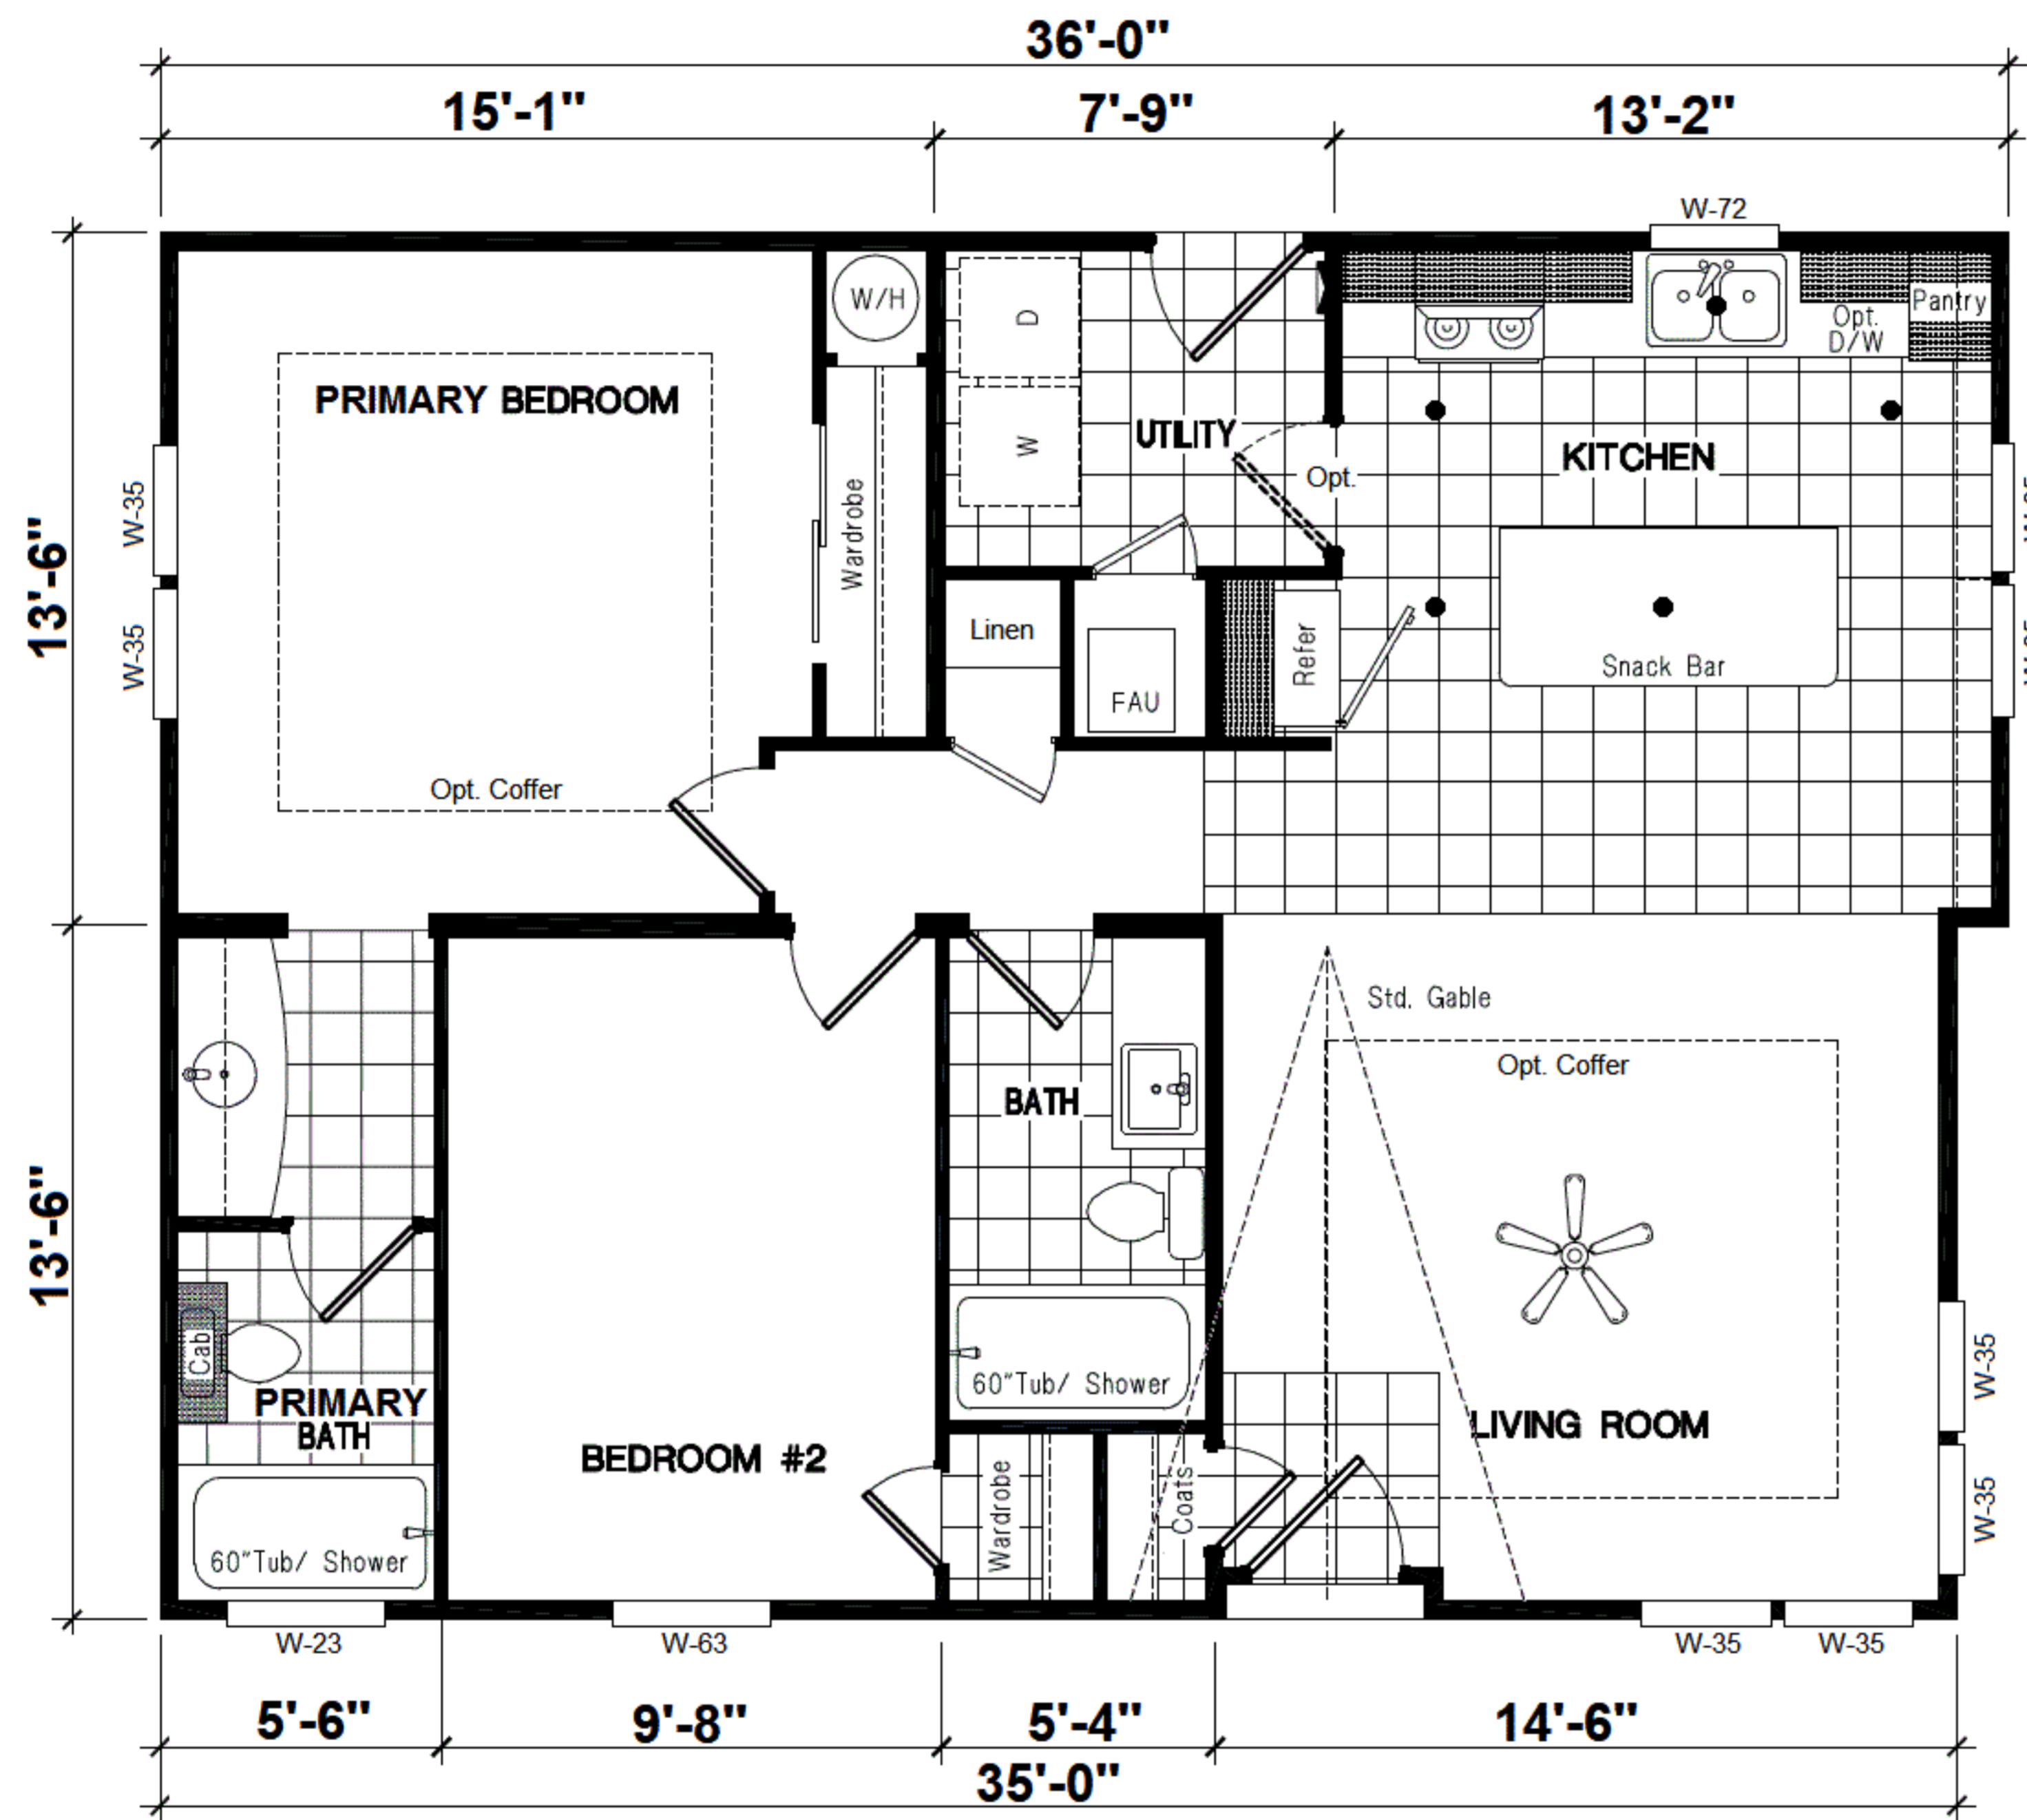

# 27 WIDE

OPT. 8' PORCH

8'-0"

8'-0"

OPT. DINING ROOM

OPT. 8' PORCH

**INSPIRATION *GOLD***  
**The DOGWOOD 27x36 ING 361F**  
 2 Bedroom, 2 Bath - 958 SQ. FT.