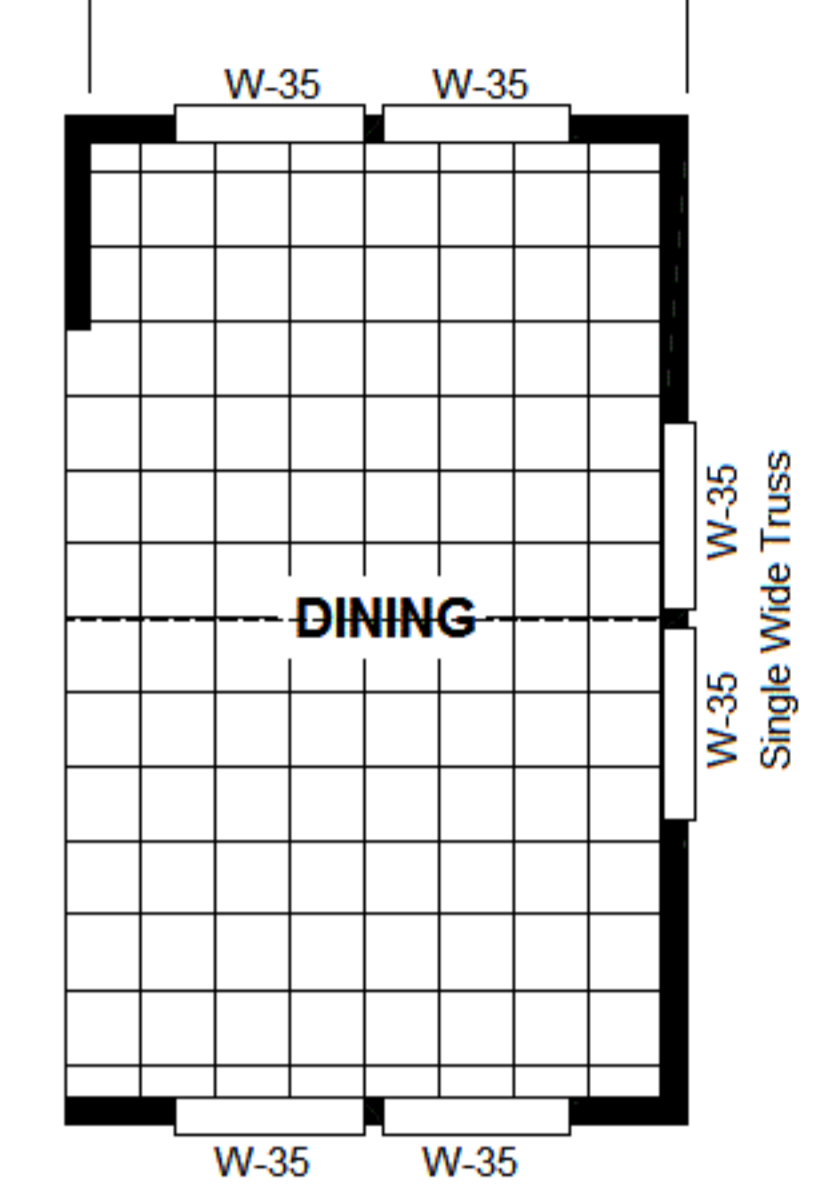

# 27 WIDE

OPT. 8' PORCH

8'-0"

8'-0"

OPT. DINING ROOM

OPT. 8' PORCH

**INSPIRATION *GOLD***  
**The DOGWOOD 27x36 ING 361F**  
 2 Bedroom, 2 Bath - 958 SQ. FT.