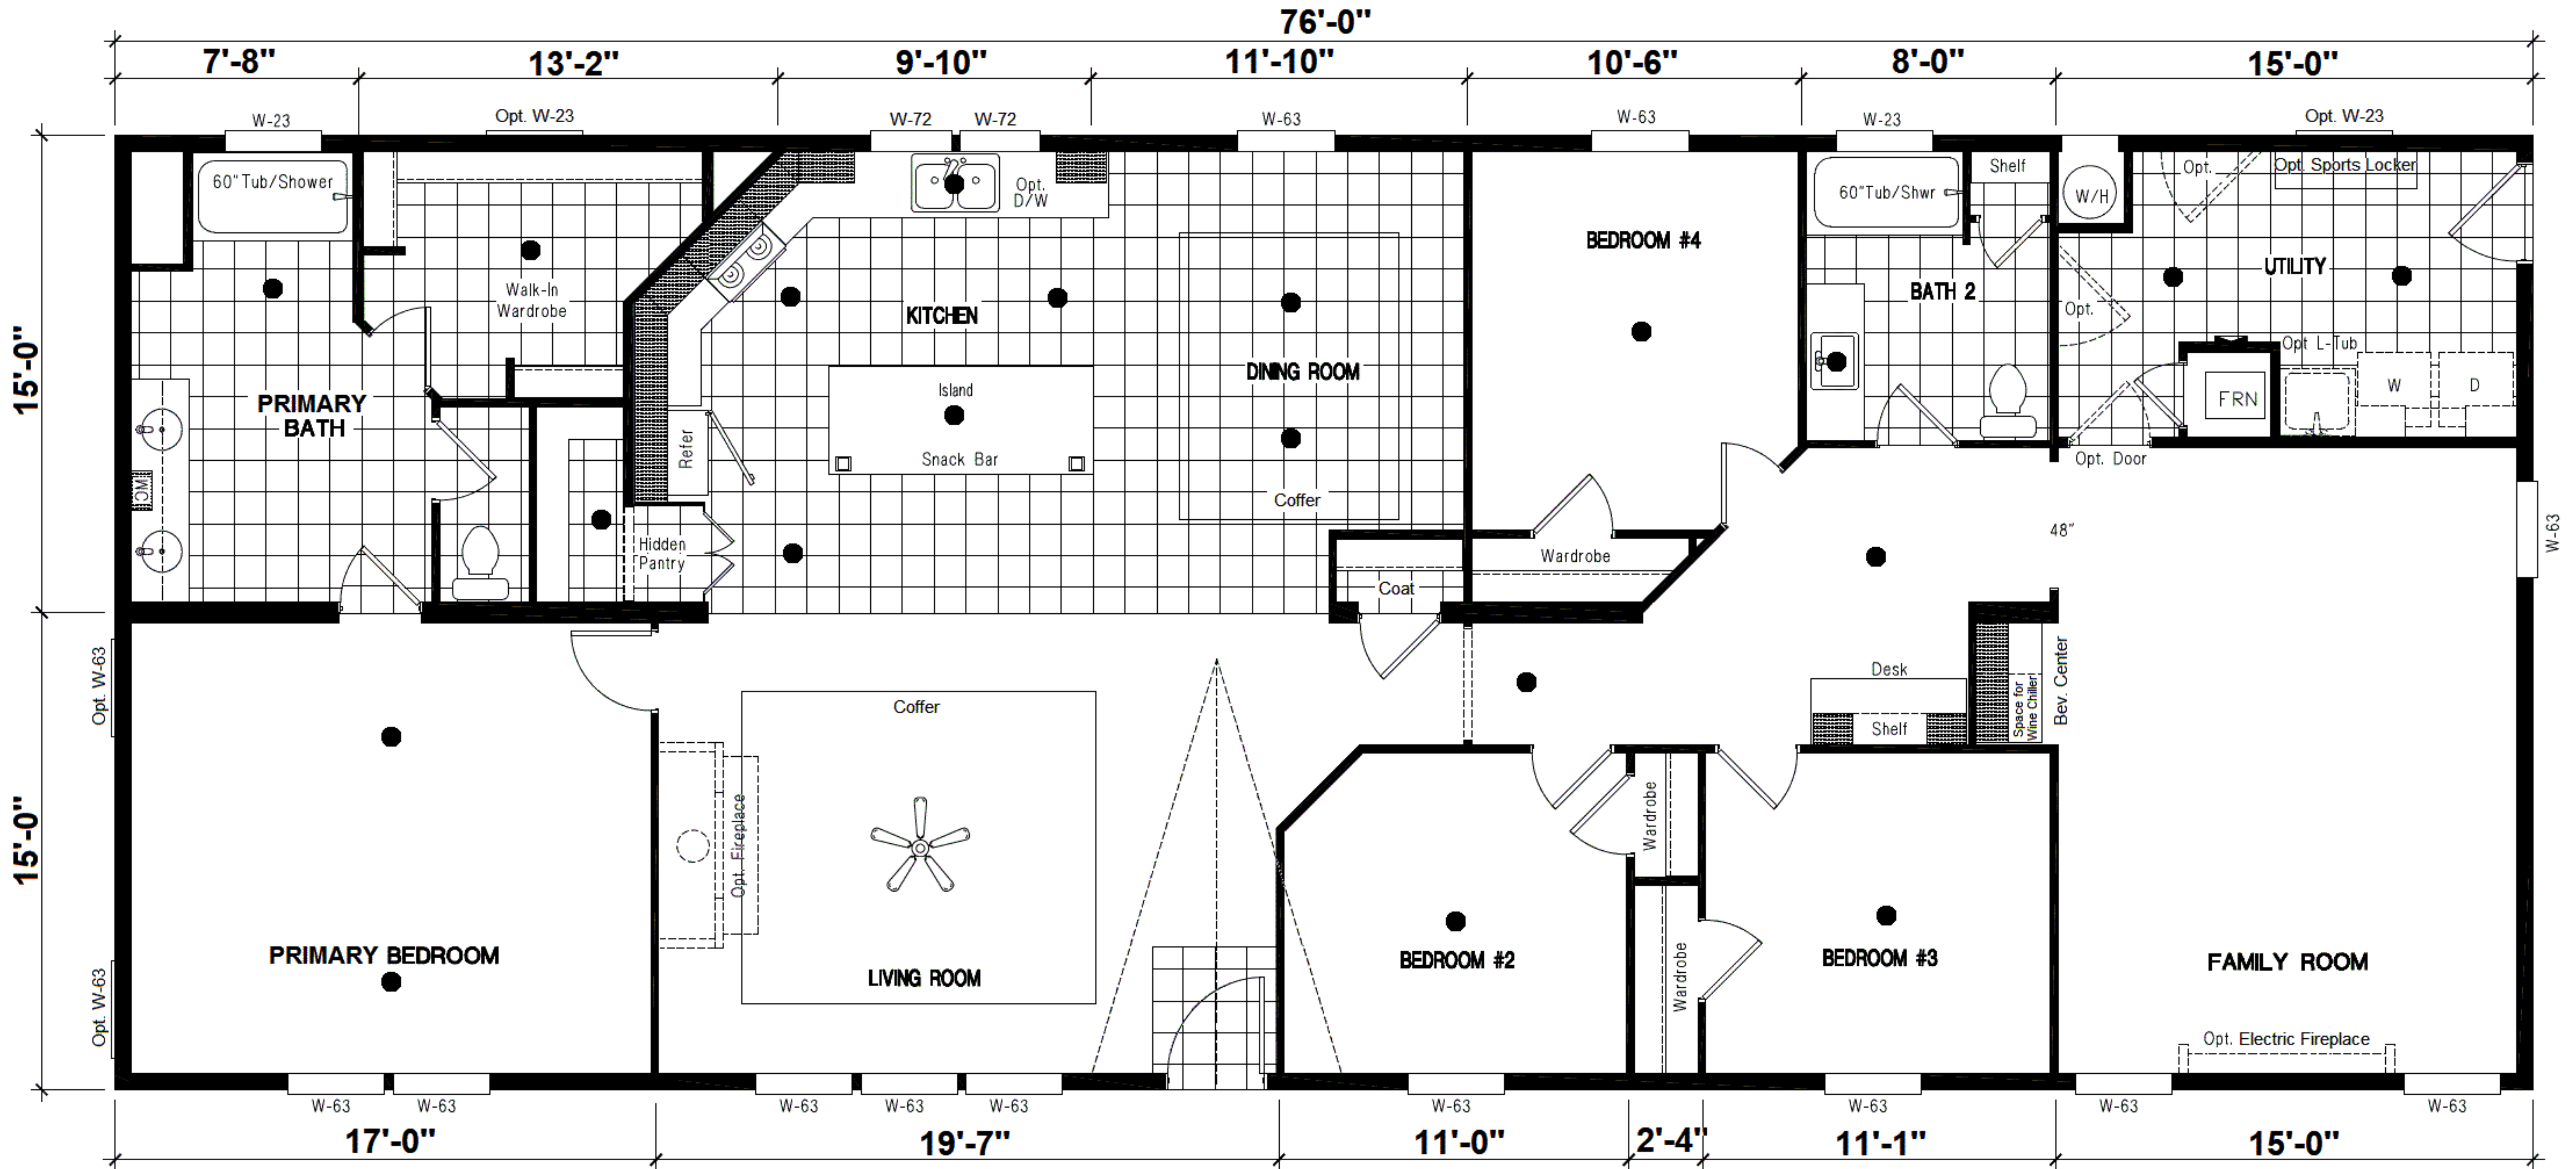

30 WIDE

Opt. Half Bath
(No Desk & Bev Center)

INSPIRATION *GOLD*
The GIANT SEQUOIA 30x76 ING 762G
FOUR BEDROOM, TWO BATH - 2,280 SQ. FT.