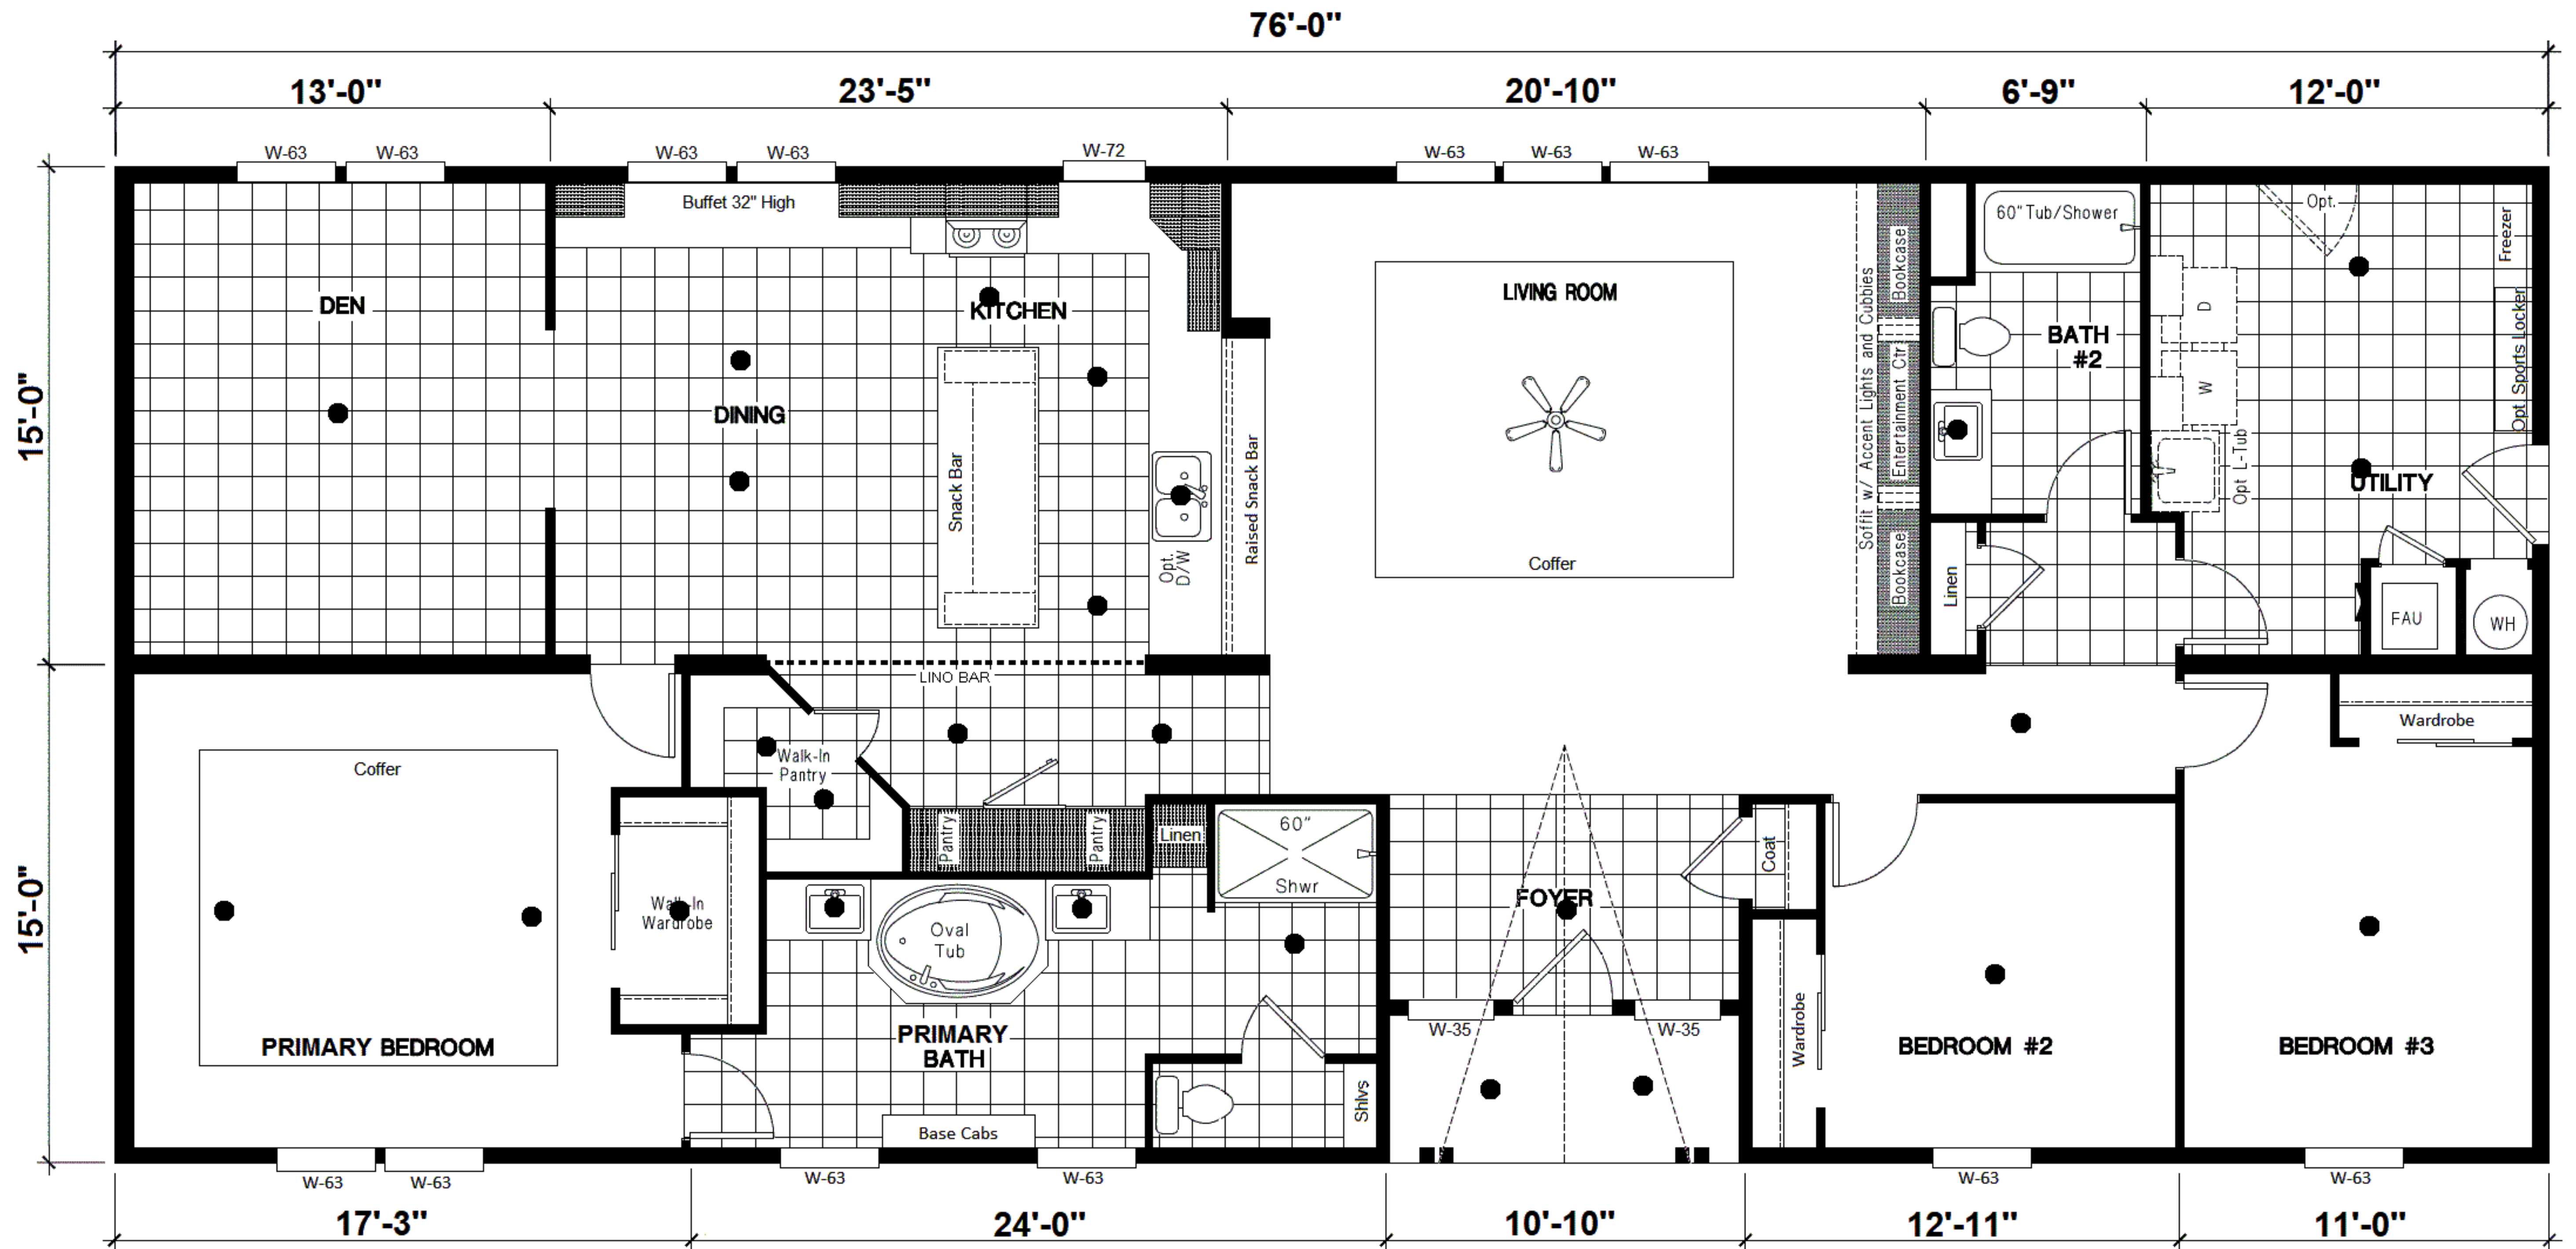

30 WIDE

INSPIRATION *GOLD*
The PALM 30x76 ING 763G
THREE BEDROOM, TWO BATH - 2,280 SQ. FT.