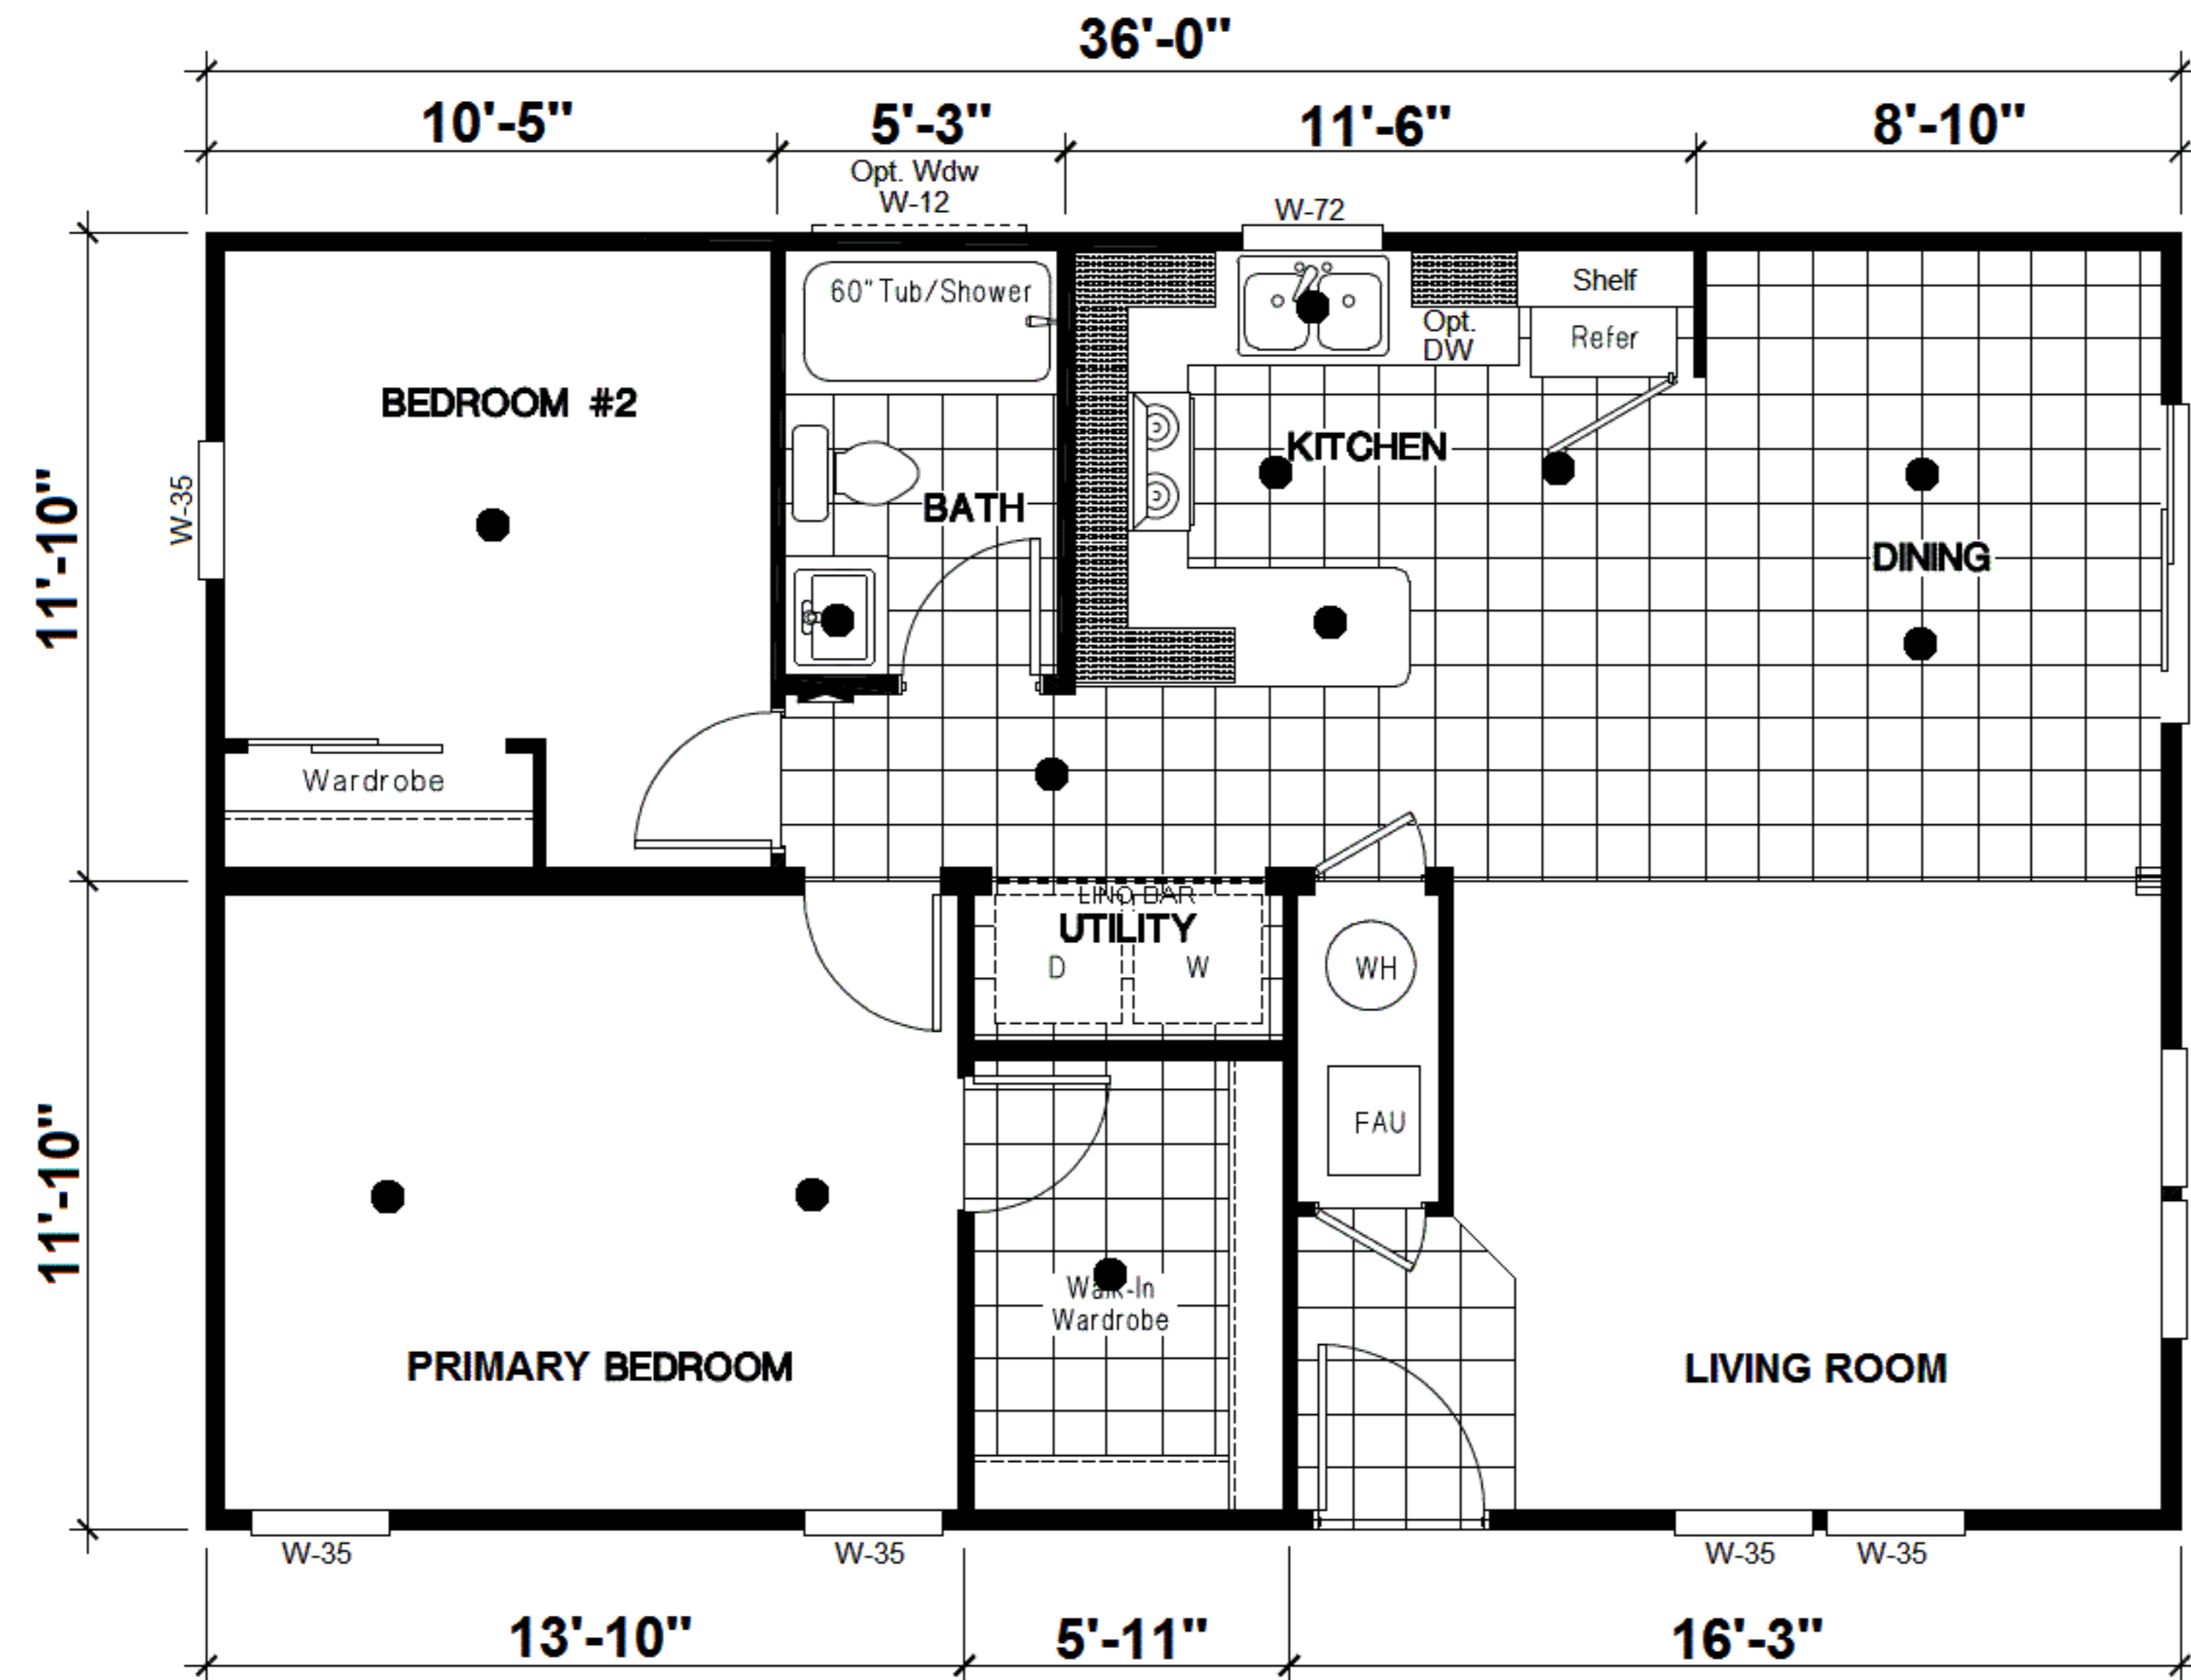

DREAM SILVER SERIES 24x36 DRM 363A

2 BEDROOM, 1 BATH - 852 SQ. FT.

2024

24 WIDE

Opt. Porch

Opt. 2 Bed, 2 Bath