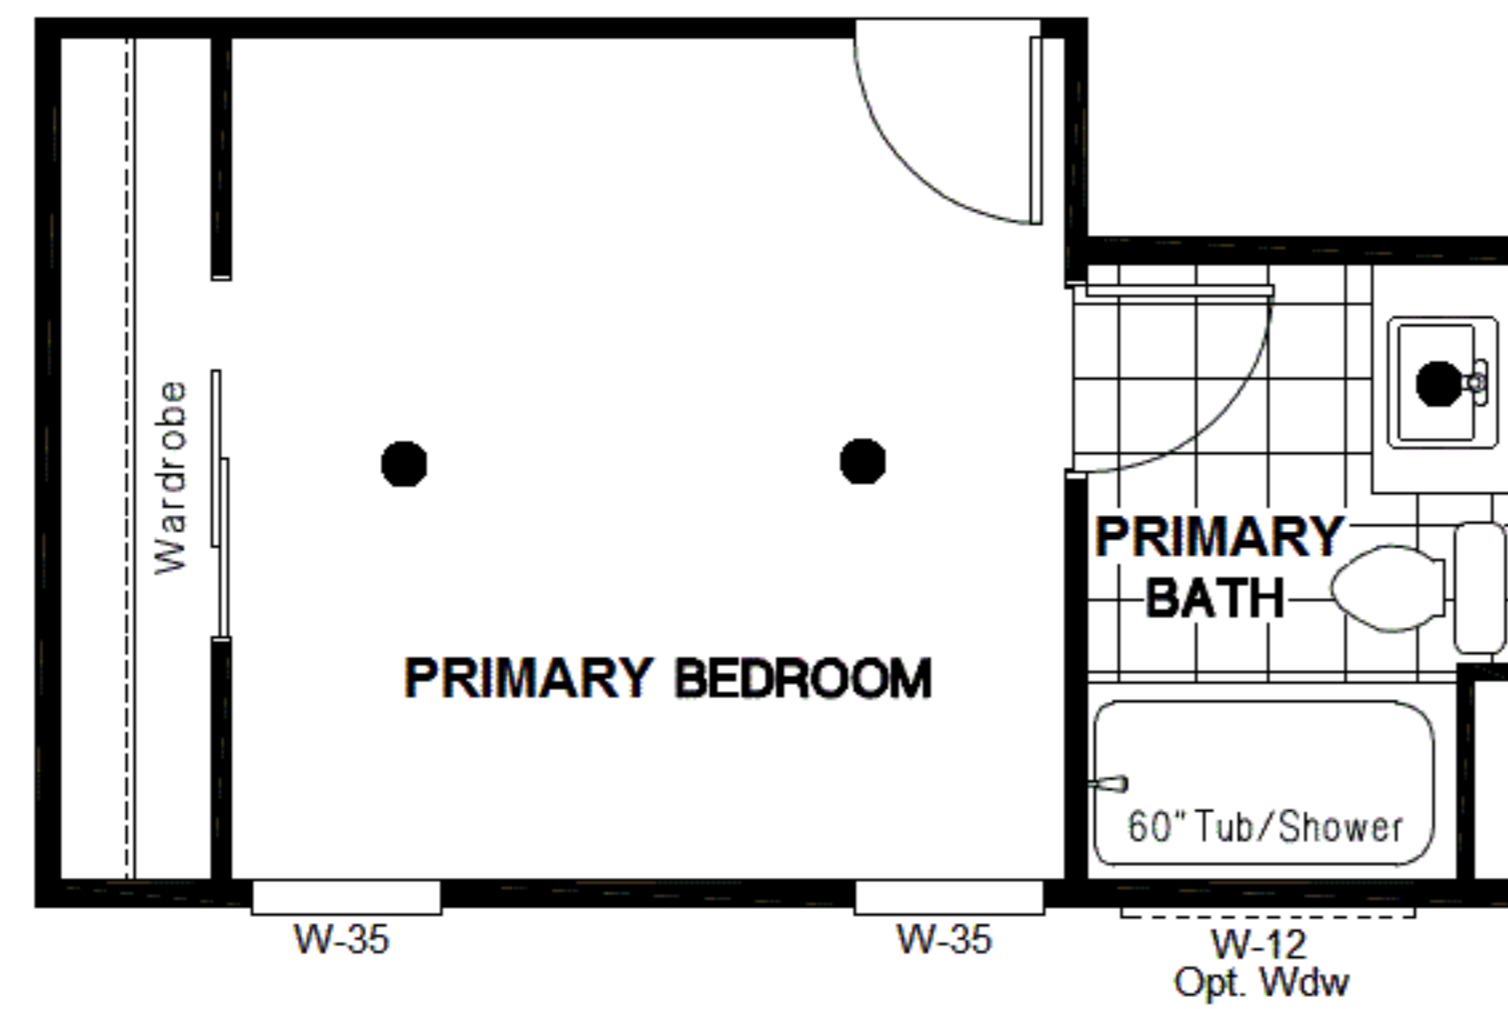

DREAM SILVER SERIES 24x36 DRM 363A

2 BEDROOM, 1 BATH - 852 SQ. FT.

2024

24 WIDE

Opt. Porch

Opt. 2 Bed, 2 Bath