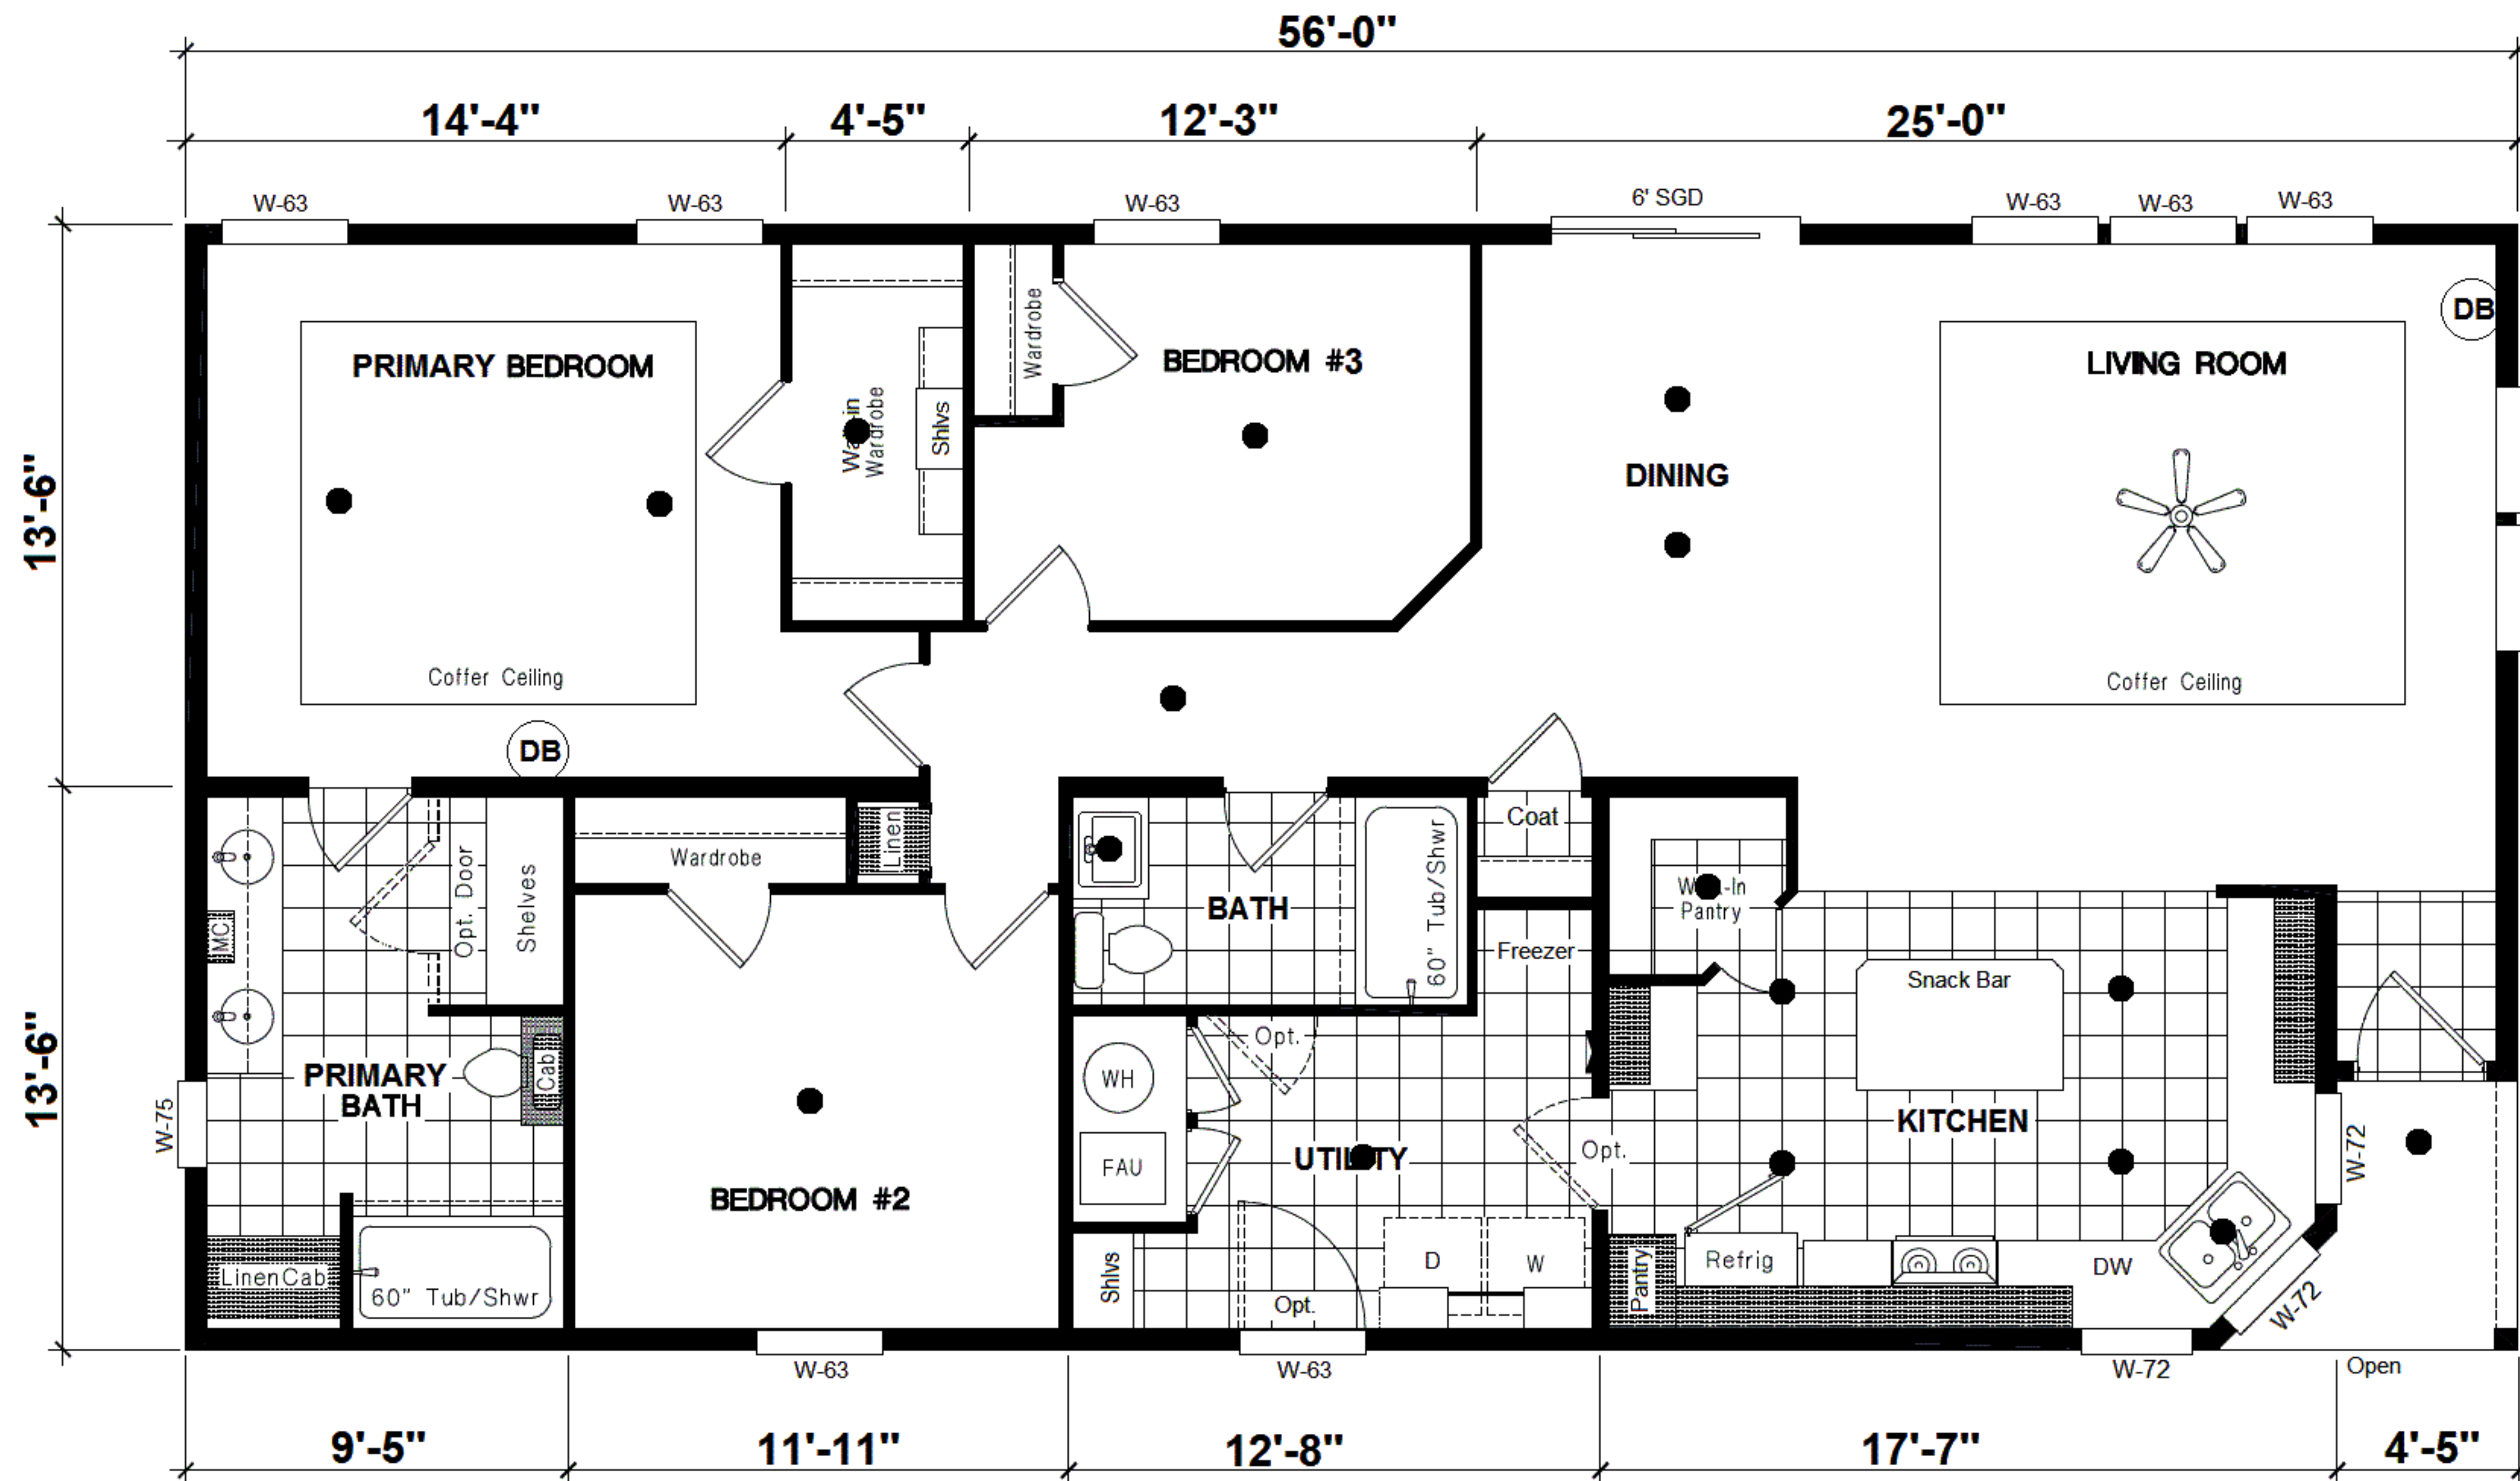

Opt. Glamour Bath

OPT. PORCH

INSPIRATION GOLD
The WHITE OAK 27x56 ING 562F
THREE BEDROOM, TWO BATH - 1,463 SQ. FT.