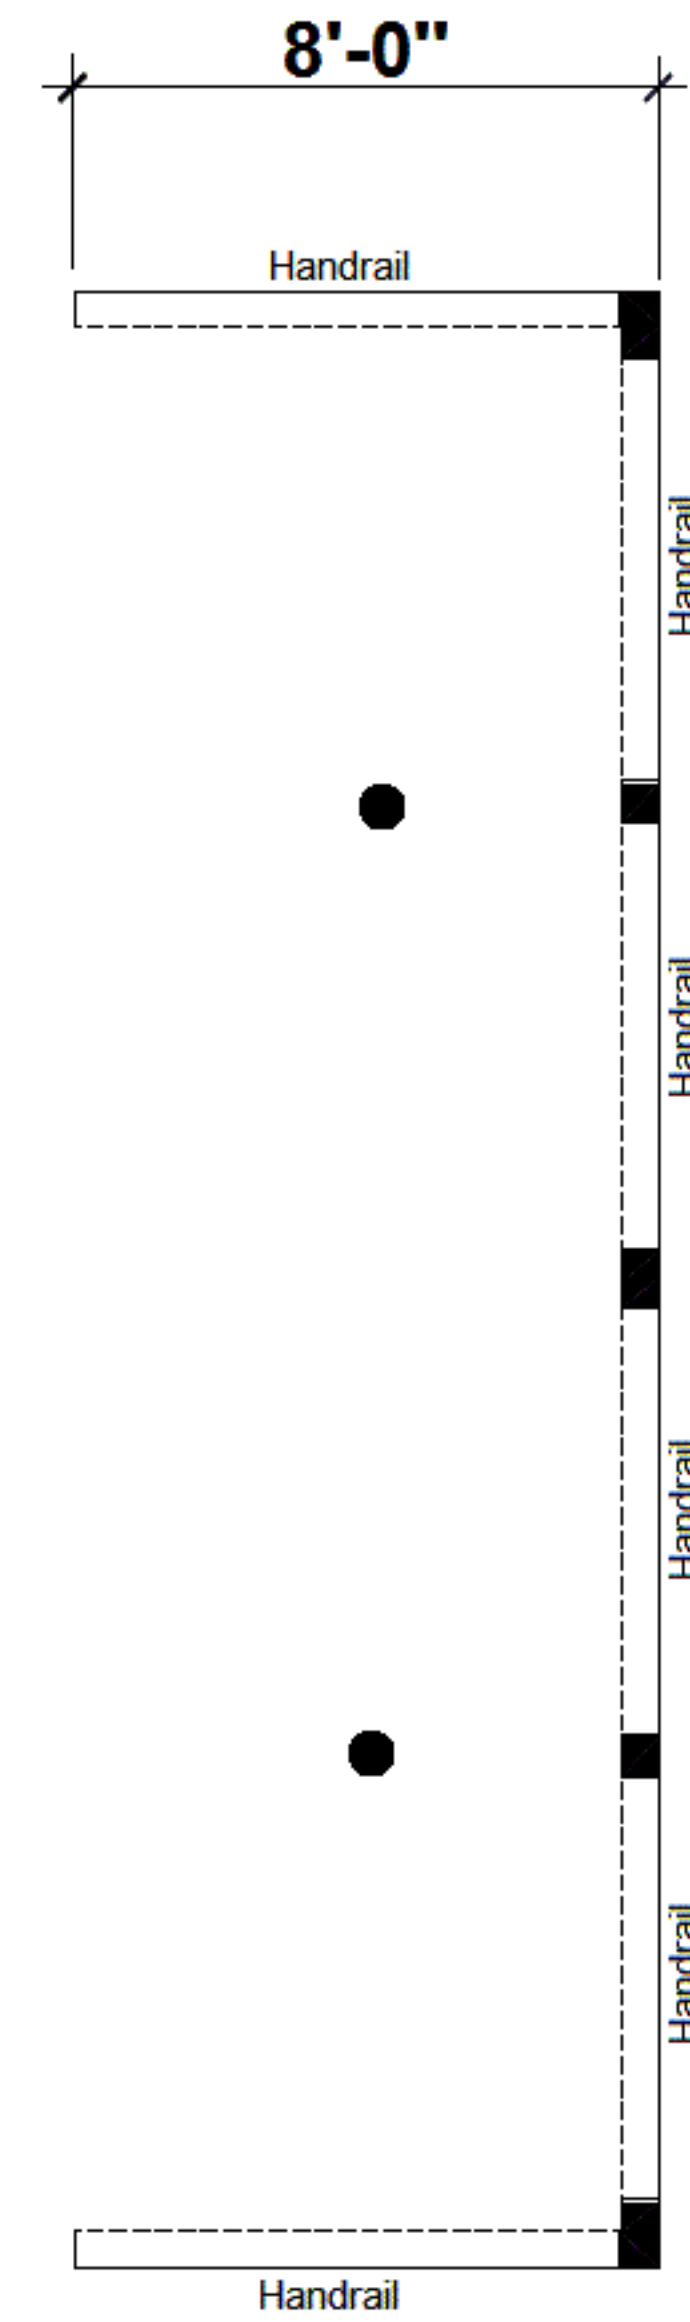

Opt. Glamour Bath

OPT. PORCH

INSPIRATION GOLD
The WHITE OAK 27x56 ING 562F
THREE BEDROOM, TWO BATH - 1,463 SQ. FT.