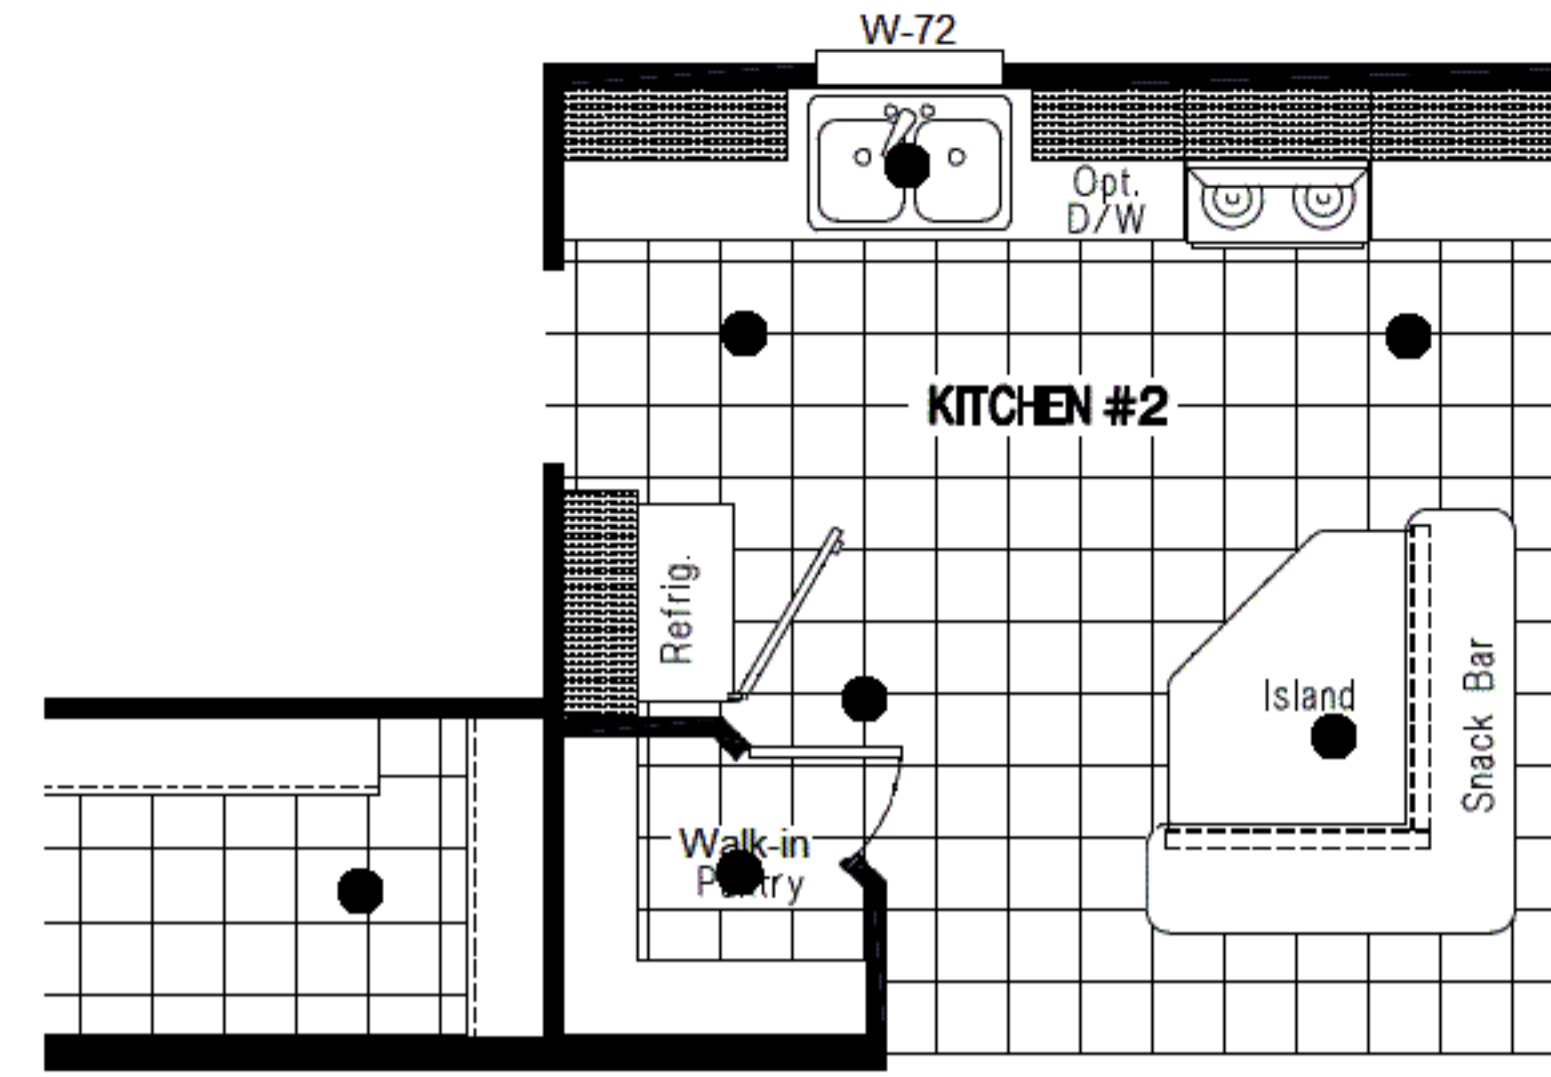

Opt. Glamour Bath

Alt. Kitchen #2

**INSPIRATION *GOLD***  
**The GRAND NOBLE 27x60 ING 605F**  
**THREE BEDROOM, TWO BATH - 1,620 SQ. FT.**