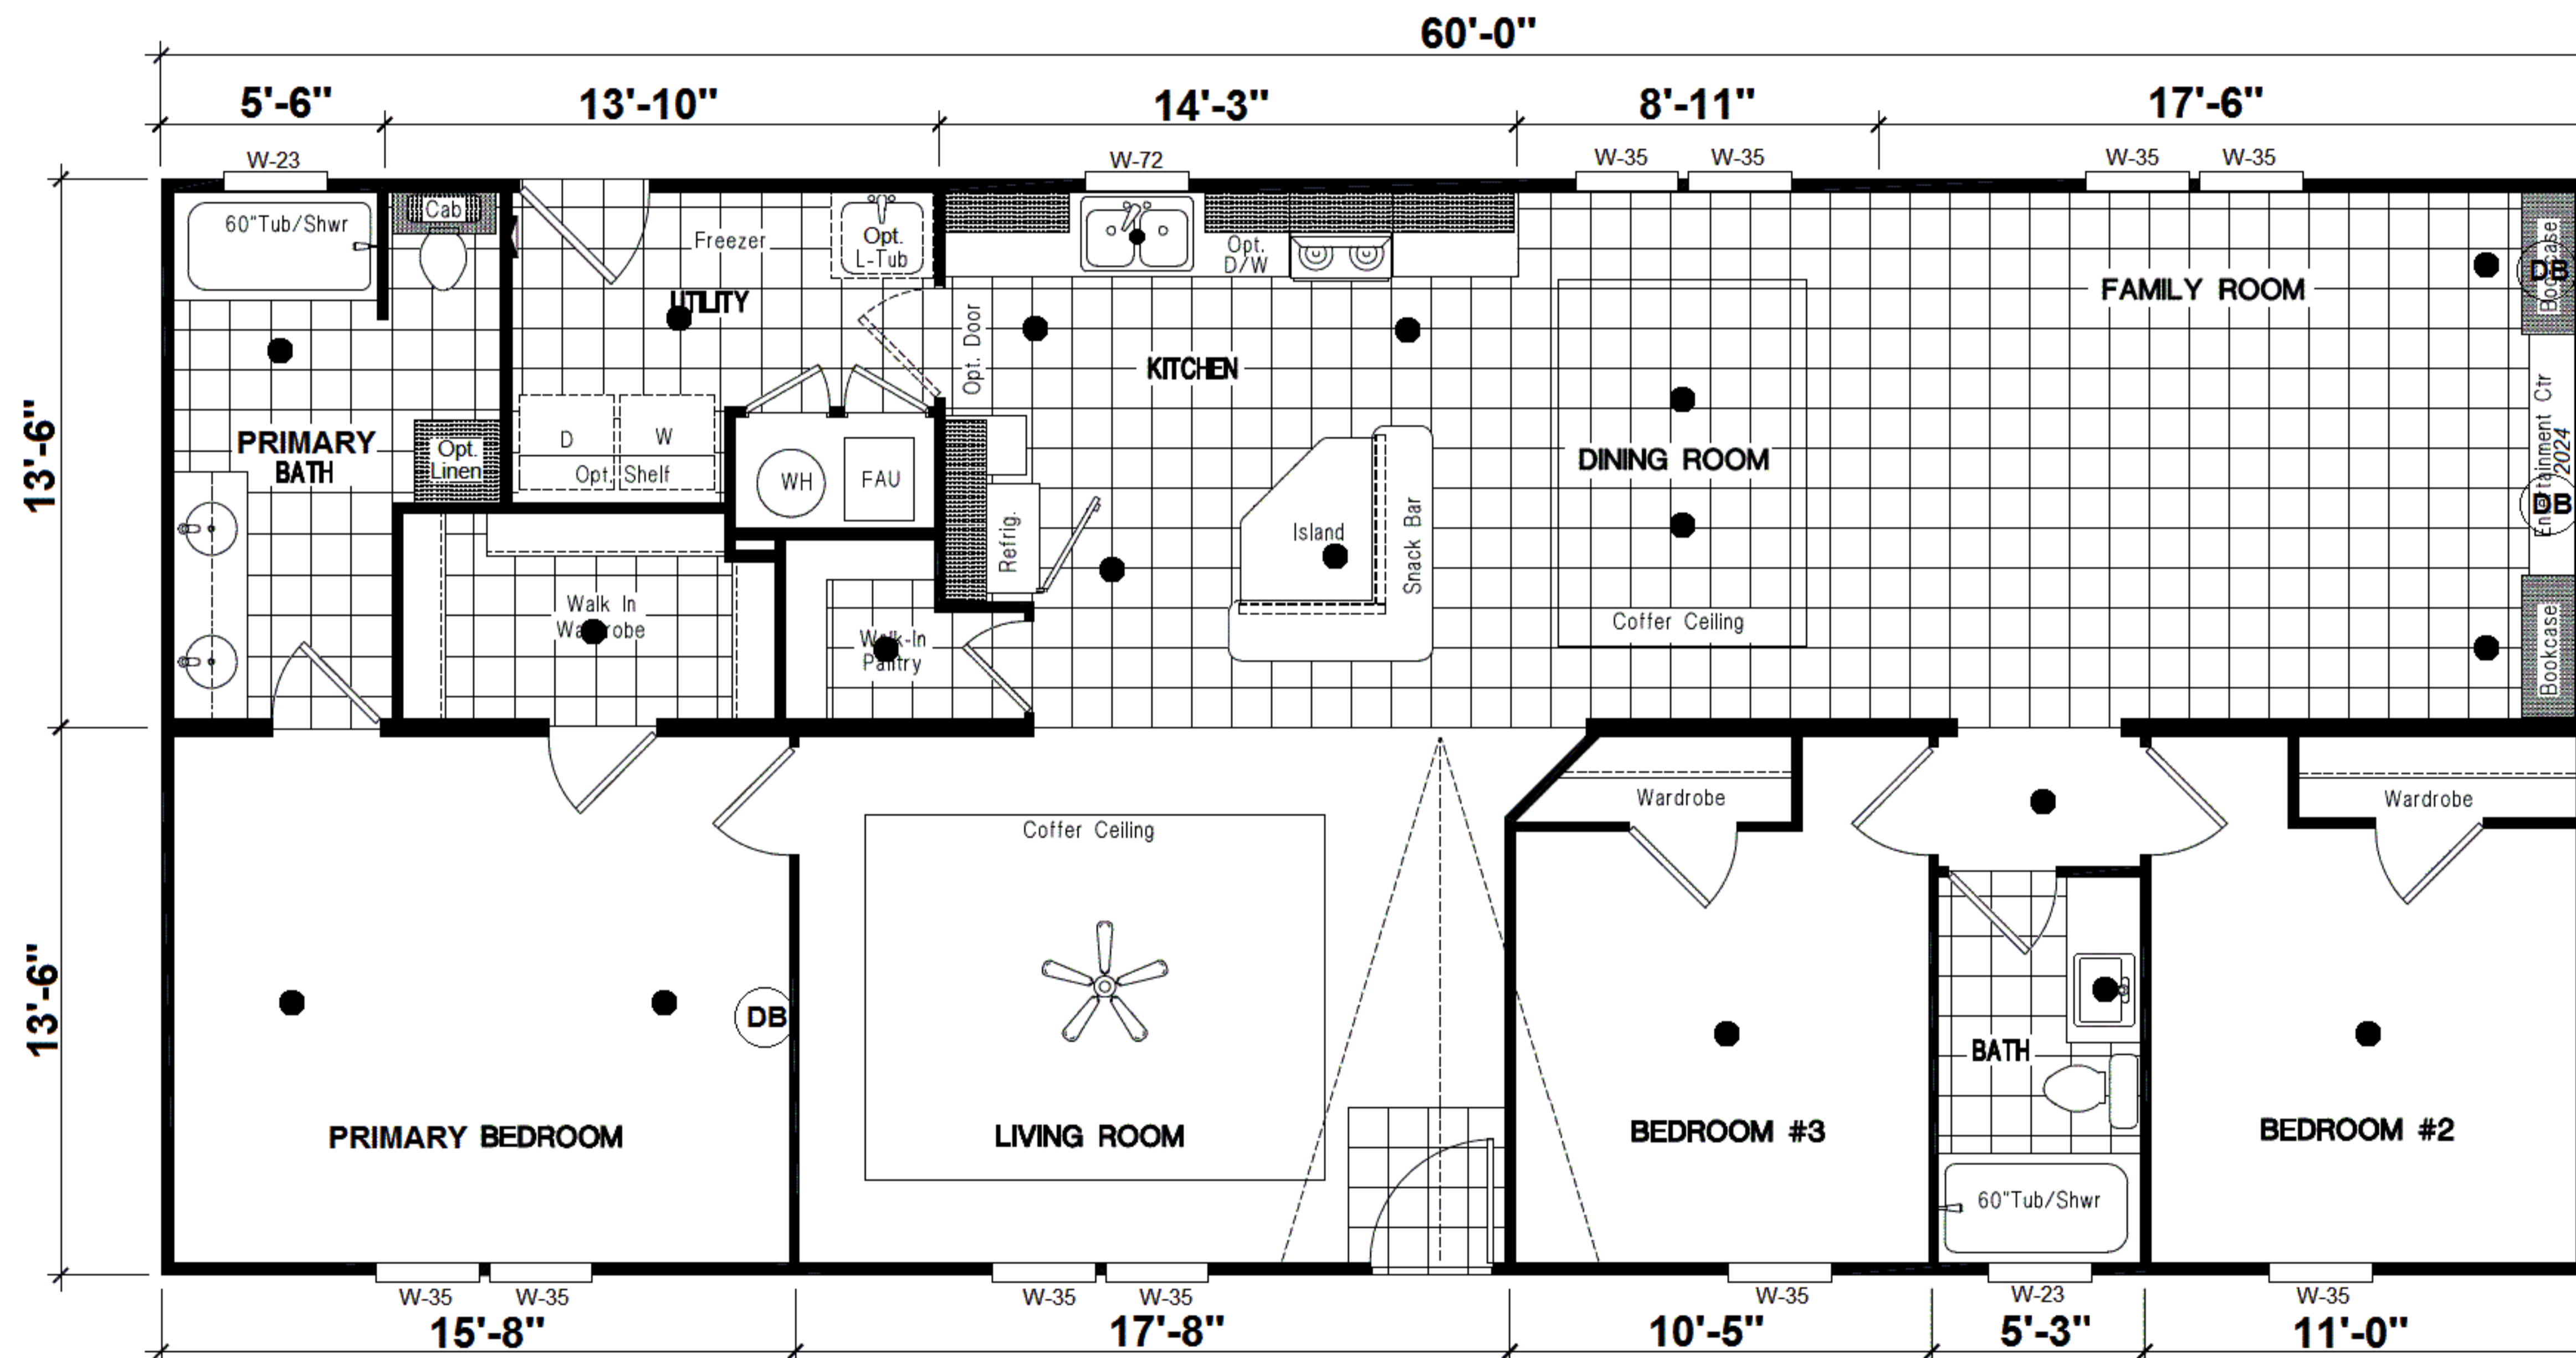

Opt. Glamour Bath

Alt. Kitchen #2

**INSPIRATION *GOLD***  
**The GRAND NOBLE 27x60 ING 605F**  
**THREE BEDROOM, TWO BATH - 1,620 SQ. FT.**