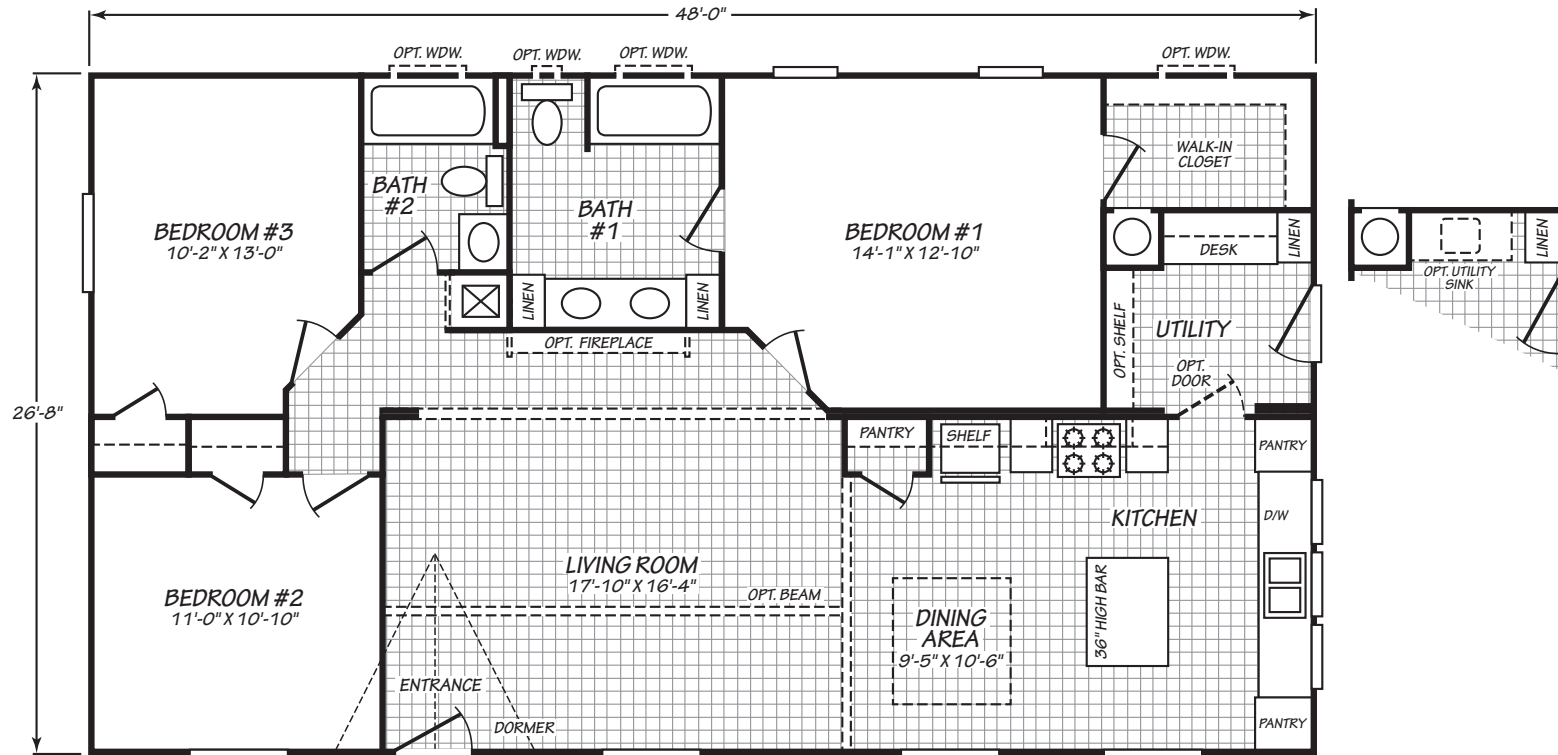

WAVERLY CREST PRESTIGE

MODEL 28483F

3 Bedroom • 2 Bath • 1,280 Square Feet

©2024 FLEETWOOD HOMES INC. ALL RIGHTS RESERVED

Important: Because we continually update and modify our products, it is important for you to know that our brochures and literature are for illustrative purposes only. **ILLUSTRATIONS MAY SHOW OPTIONAL FEATURES.** All information contained herein may vary from the actual home we build. Dimensions are nominal length and width measurements are from exterior wall to exterior wall. We reserve the right to make changes at any time, without notice or obligation, in prices, colors, materials, specifications, features and models. Please check with your retailer for specific information about the home you select.