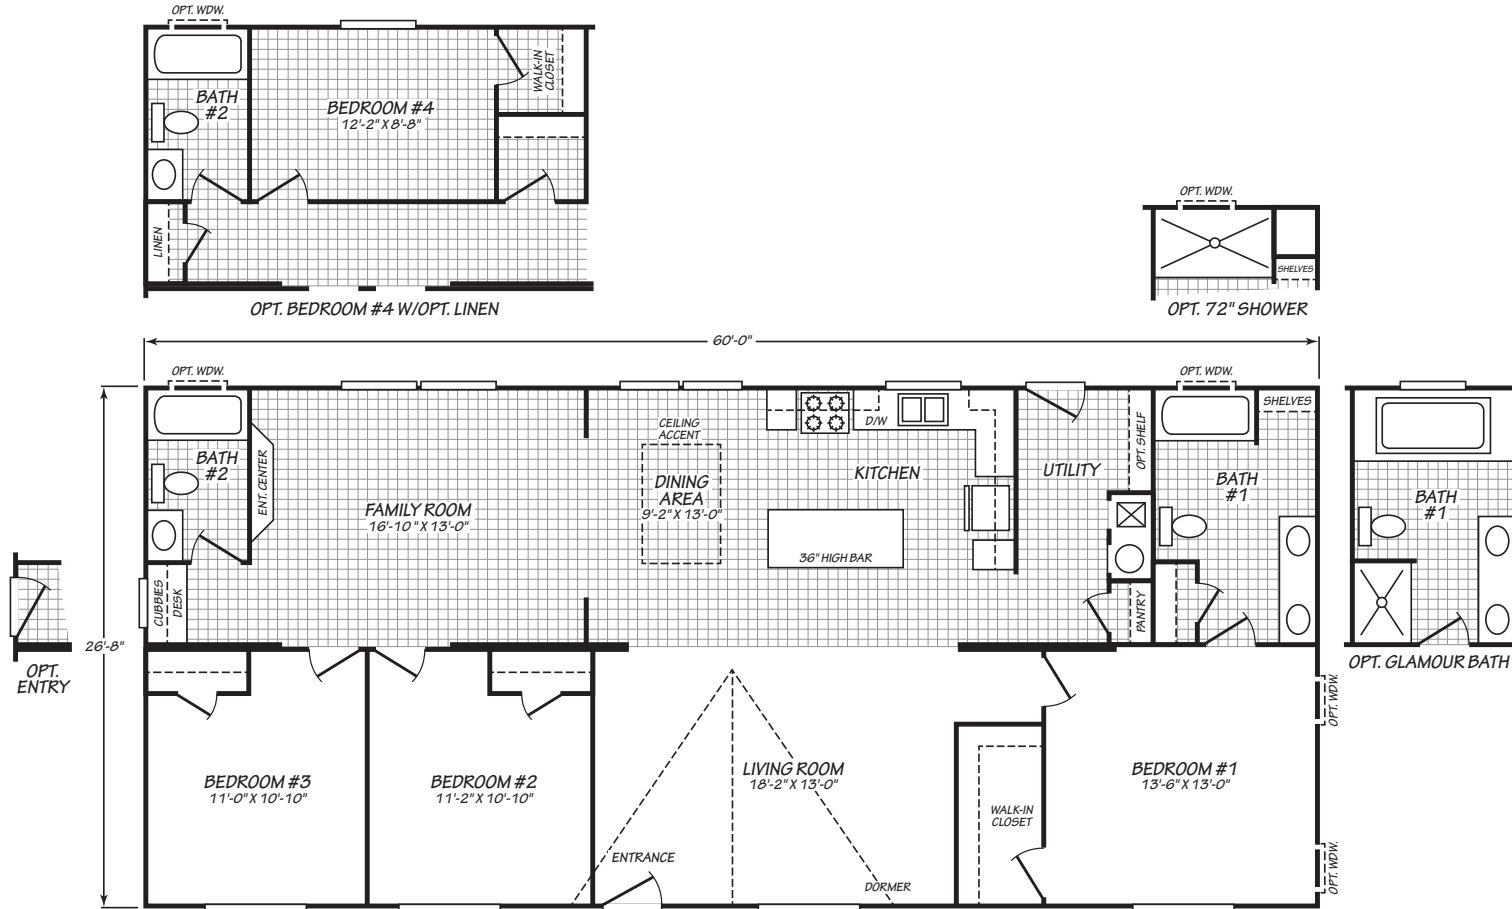

WAVERLY CREST PRESTIGE

MODEL 28603N

3 Bedroom • 2 Bath • 1,600 Square Feet

©2024 FLEETWOOD HOMES INC. ALL RIGHTS RESERVED

Important: Because we continually update and modify our products, it is important for you to know that our brochures and literature are for illustrative purposes only. **ILLUSTRATIONS MAY SHOW OPTIONAL FEATURES.** All information contained herein may vary from the actual home we build. Dimensions are nominal length and width measurements are from exterior wall to exterior wall. We reserve the right to make changes at any time, without notice or obligation, in prices, colors, materials, specifications, features and models. Please check with your retailer for specific information about the home you select.