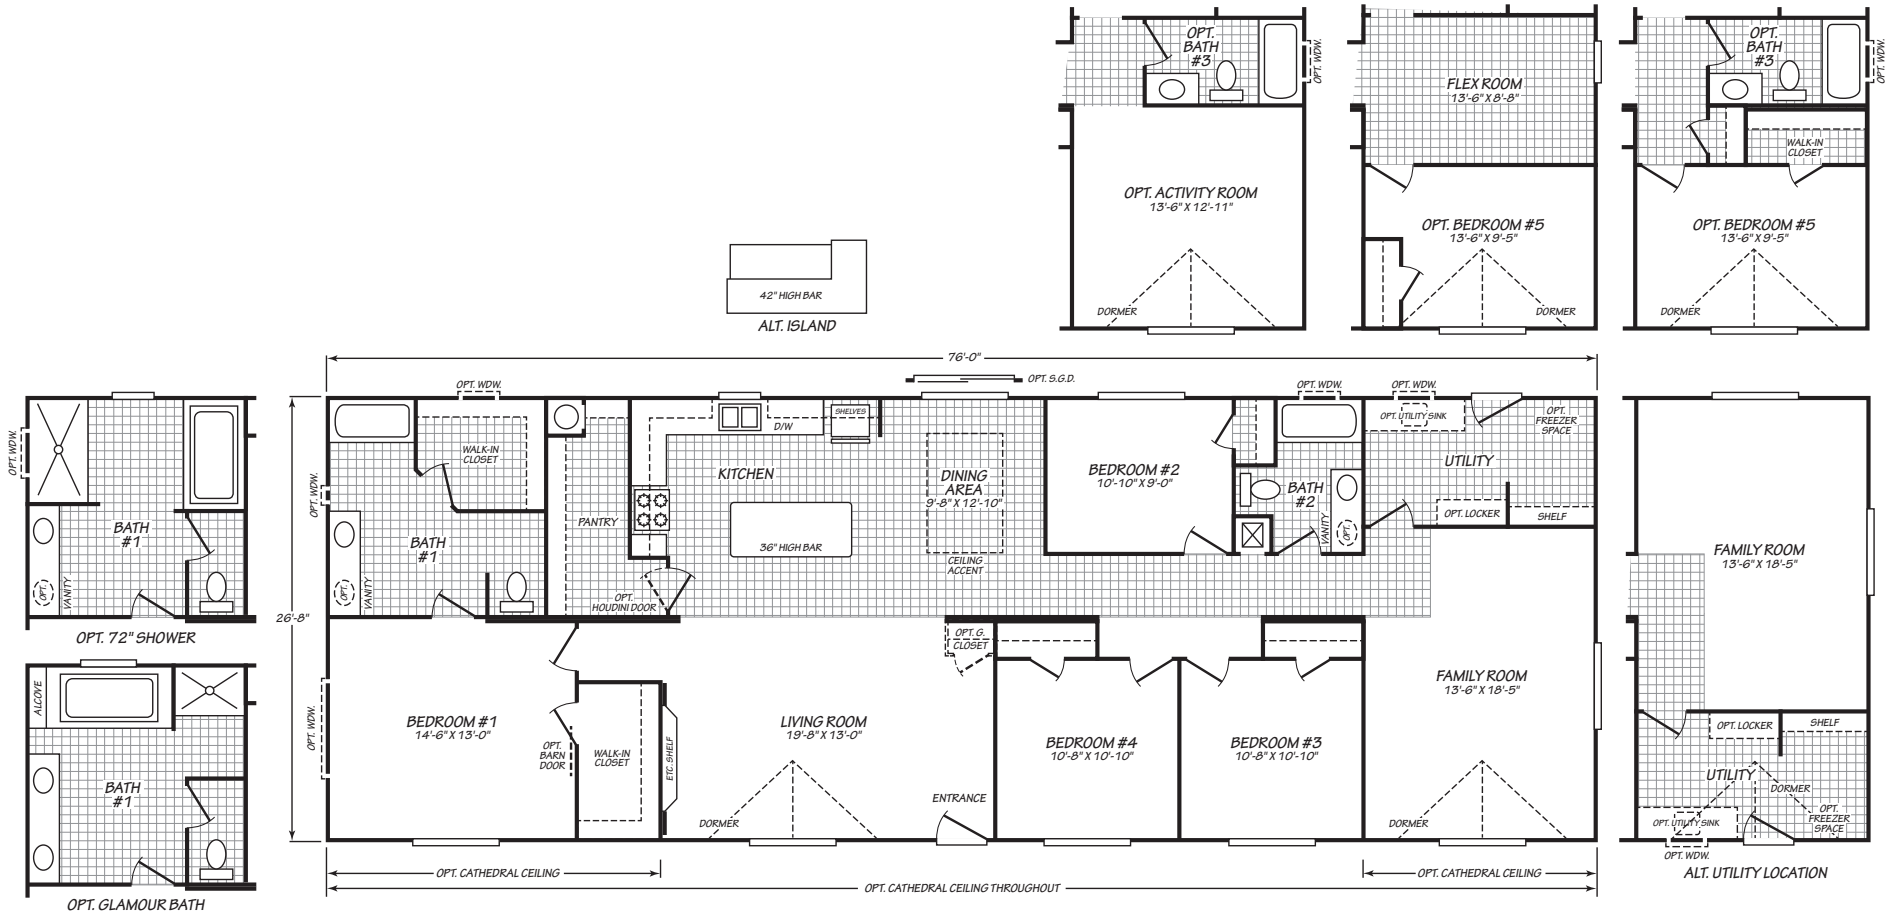

WAVERLY CREST PRESTIGE

MODEL 28764N

4 Bedroom • 2 Bath • 2,026 Square Feet

©2024 FLEETWOOD HOMES INC. ALL RIGHTS RESERVED

Important: Because we continually update and modify our products, it is important for you to know that our brochures and literature are for illustrative purposes only. **ILLUSTRATIONS MAY SHOW OPTIONAL FEATURES.** All information contained herein may vary from the actual home we build. Dimensions are nominal length and width measurements are from exterior wall to exterior wall. We reserve the right to make changes at any time, without notice or obligation, in prices, colors, materials, specifications, features and models. Please check with your retailer for specific information about the home you select.