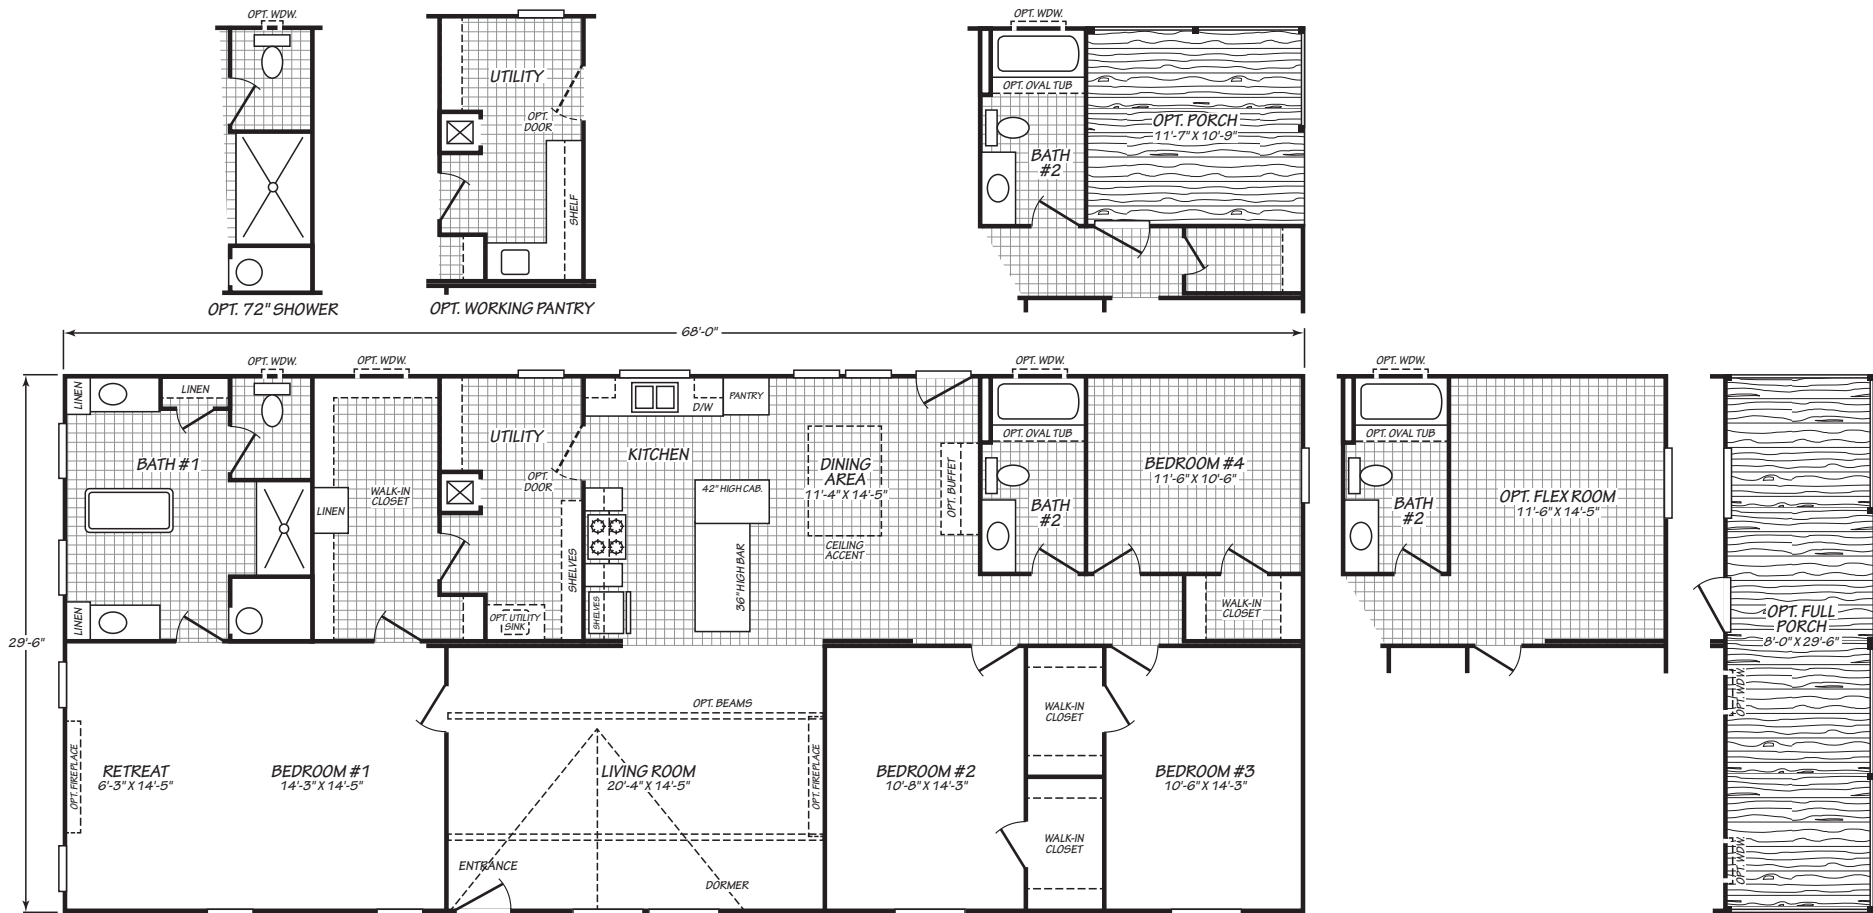

WAVERLY CREST PRESTIGE

MODEL 30684E

4 Bedroom • 2 Bath • 2,006 Square Feet

©2024 FLEETWOOD HOMES INC. ALL RIGHTS RESERVED

Important: Because we continually update and modify our products, it is important for you to know that our brochures and literature are for illustrative purposes only. **ILLUSTRATIONS MAY SHOW OPTIONAL FEATURES.** All information contained herein may vary from the actual home we build. Dimensions are nominal length and width measurements are from exterior wall to exterior wall. We reserve the right to make changes at any time, without notice or obligation, in prices, colors, materials, specifications, features and models. Please check with your retailer for specific information about the home you select.