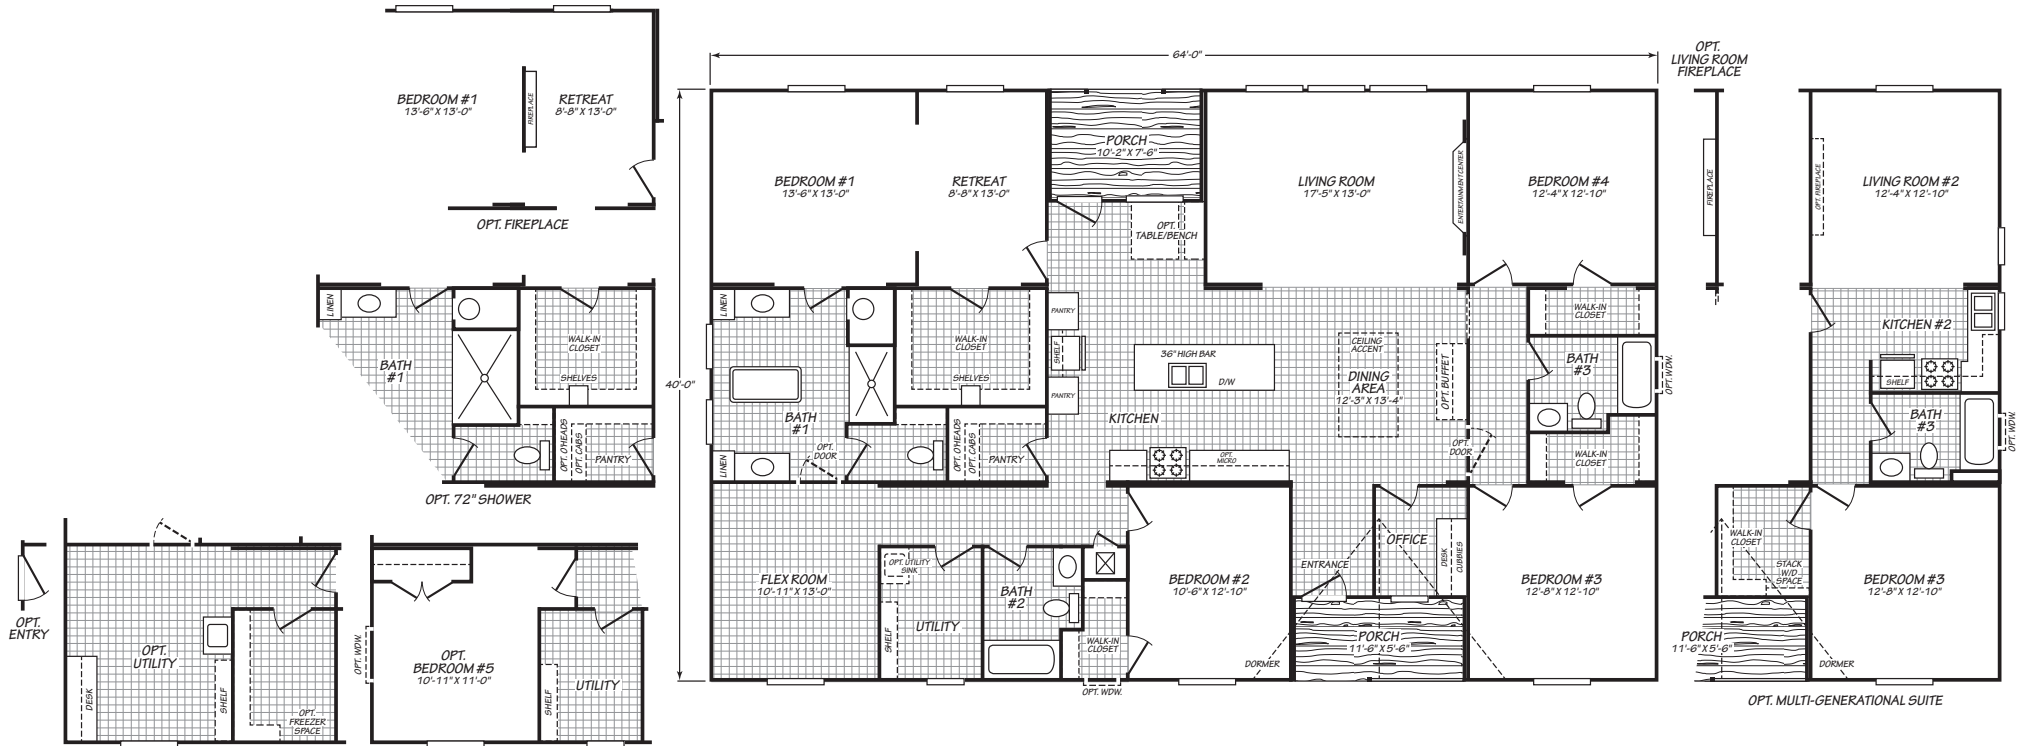

WAVERLY CREST PRESTIGE

MODEL 40644F

4 Bedroom • 2 Bath • 2,560 Square Feet

©2024 FLEETWOOD HOMES INC. ALL RIGHTS RESERVED

Important: Because we continually update and modify our products, it is important for you to know that our brochures and literature are for illustrative purposes only. **ILLUSTRATIONS MAY SHOW OPTIONAL FEATURES.** All information contained herein may vary from the actual home we build. Dimensions are nominal length and width measurements are from exterior wall to exterior wall. We reserve the right to make changes at any time, without notice or obligation, in prices, colors, materials, specifications, features and models. Please check with your retailer for specific information about the home you select.