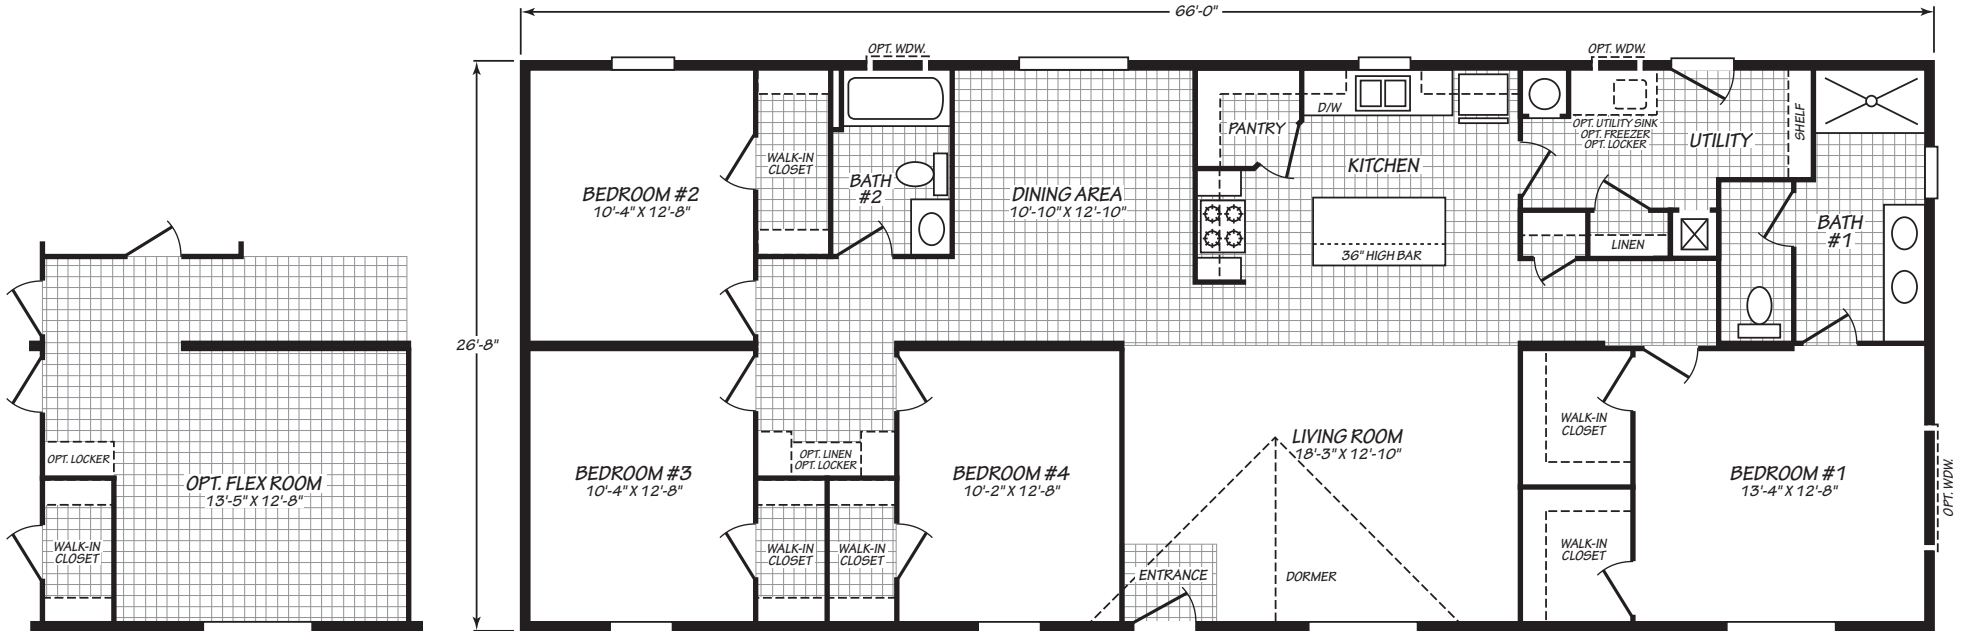

RHYTHM

MODEL 2864R

4 Bedroom • 2 Bath • 1,760 Square Feet

©2024 FLEETWOOD HOMES INC. ALL RIGHTS RESERVED

Important: Because we continually update and modify our products, it is important for you to know that our brochures and literature are for illustrative purposes only. **ILLUSTRATIONS MAY SHOW OPTIONAL FEATURES.** All information contained herein may vary from the actual home we build. Dimensions are nominal length and width measurements are from exterior wall to exterior wall. We reserve the right to make changes at any time, without notice or obligation, in prices, colors, materials, specifications, features and models. Please check with your retailer for specific information about the home you select.