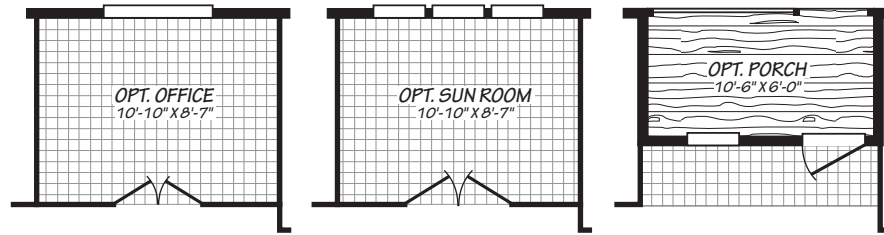

RHYTHM

MODEL 2864R

4 Bedroom • 2 Bath • 1,760 Square Feet

©2024 FLEETWOOD HOMES INC. ALL RIGHTS RESERVED

Important: Because we continually update and modify our products, it is important for you to know that our brochures and literature are for illustrative purposes only. **ILLUSTRATIONS MAY SHOW OPTIONAL FEATURES.** All information contained herein may vary from the actual home we build. Dimensions are nominal length and width measurements are from exterior wall to exterior wall. We reserve the right to make changes at any time, without notice or obligation, in prices, colors, materials, specifications, features and models. Please check with your retailer for specific information about the home you select.