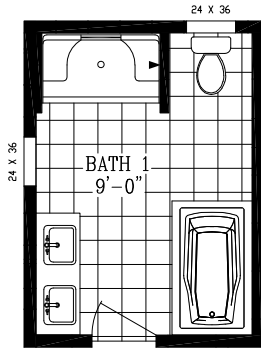

# TEMPO OCTAVE

TPO28724B

26'-8" x 72'-0"  
APPROX. 1,920 SQ. FT.

DLX BATH 1 OPTION

OPT. BEDROOM 5 I.P.O. EXTENDED FAMILY ROOM