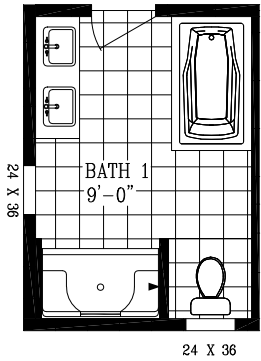

## REPRISE

TP028563D

26'-8" x 56'-0"

APPROX 1,493 SQ. FT.

DLX BATH 1 OPTION