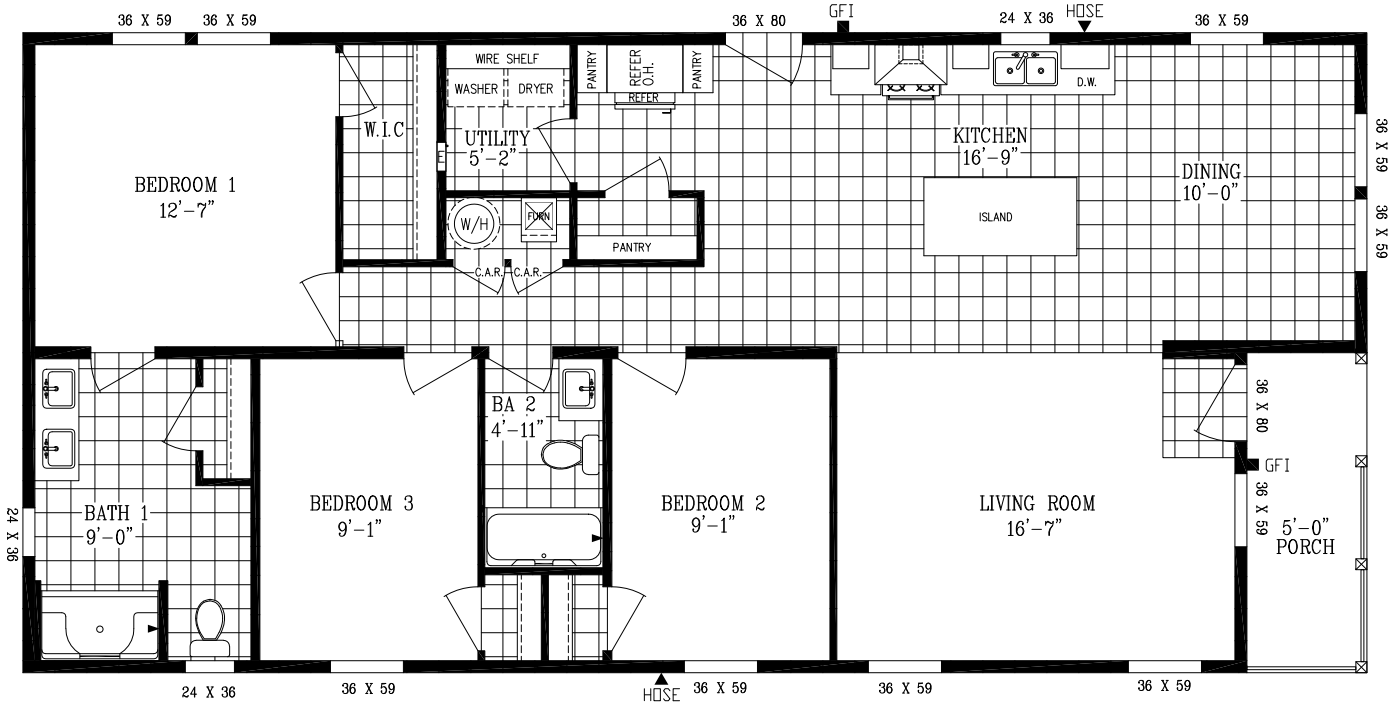

## REPRISE

TP028563D

26'-8" x 56'-0"

APPROX 1,493 SQ. FT.

DLX BATH 1 OPTION