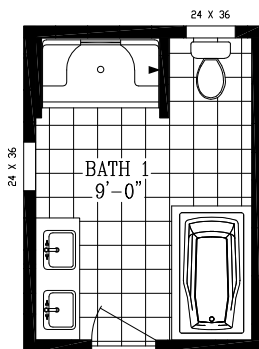

TEMPO
SEQUENCE
TPO28664A
26'-8" x 66'-0"
APPROX. 1760 SQ. FT.

DLX BATH 1 OPTION

DEN OPT.