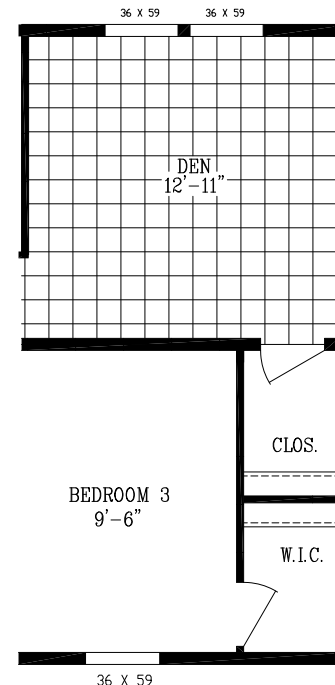

TEMPO
SEQUENCE
TPO28664A
26'-8" x 66'-0"
APPROX. 1760 SQ. FT.

DLX BATH 1 OPTION

DEN OPT.